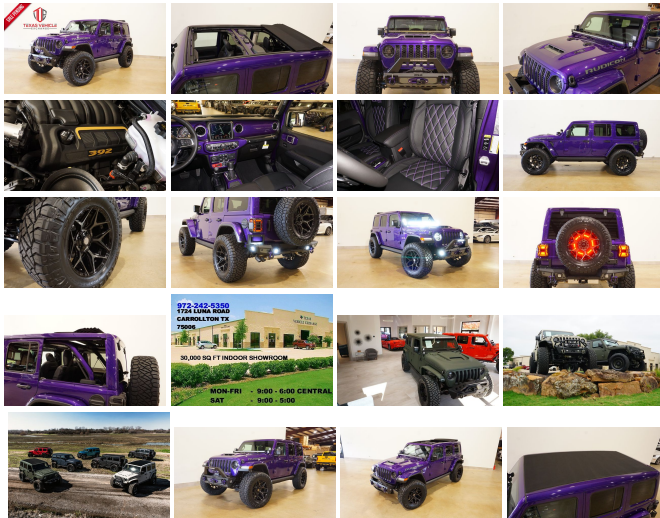

2023 Jeep Wrangler Rubicon 392 SKY TOP,BUMPERS,LED'S,4PLAY WHLS

View this car on our website at tveauto.com/7210775/ebrochure

Our Price **\$135,900**

Specifications:

Year:	2023
VIN:	1C4JJXSJ4PW546856
Make:	Jeep
Stock:	546856
Model/Trim:	Wrangler Rubicon 392 SKY TOP,BUMPERS,LED'S,4PLAY WHLS
Condition:	Pre-Owned
Body:	SUV
Exterior:	Limited Edition Reign
Engine:	ENGINE: 6.4L V8 SRT HEMI MDS
Interior:	Black Leather
Transmission:	TRANSMISSION: 8-SPEED AUTOMATIC (8HP75)
Mileage:	223
Drivetrain:	4 Wheel Drive
Economy:	City 13 / Highway 17

NATION WIDE FINANCING

SUBMIT CREDIT APP [WWW.TVEAUTO.COM](https://www.tveauto.com)

OR CALL 972-242-5350

"LIMITED EDITION PURPLE REIGN"

CUSTOM BUILT 2023 JEEP WRANGLER JL
UNLIMITED RUBICON 4X4 WITH 27X
PACKAGE