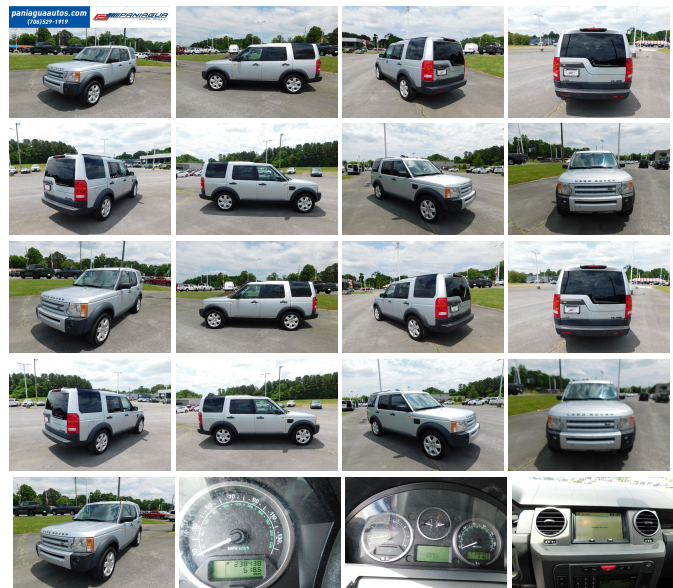

2006 Land Rover LR3 HSE

View this car on our website at paniaguaautos.com/7210733/ebrochure

Our Price **\$5,900**

Specifications:

Year:	2006
VIN:	SALAG25496A395377
Make:	Land Rover
Stock:	10254
Model/Trim:	LR3 HSE
Condition:	Pre-Owned
Body:	SUV
Exterior:	Silver
Engine:	4.4L DOHC SMPI 32-valve aluminum alloy V8 engine
Interior:	Black Leather
Transmission:	Automatic w/OD
Mileage:	238,438
Drivetrain:	4 Wheel Drive
Economy:	City 14 / Highway 18

2006 LAND ROVER LR3 HSE 4.4L V8 AUTOMATIC LEATHER INTERIOR ALL POWER HURRY IN TODAY AND CHECK OUT OUR MOST RECENT INVENTORY WE HAVE THE BEST SELECTION OF USED VEHICLES COME SEE US SOON

2006 Land Rover LR3 HSE

- Tire pressure monitoring system

Exterior

- Fixed alpine roof over 2nd & 3rd row seats w/integrated sun blinds
- Pwr tilt/slide front sunroof w/retained accessory pwr
- Asymmetrical split tailgate for ease of access & loading
- Auto bi-Xenon headlights w/washers- Deep-tinted glass aft of the B-pillar & sunroofs
- Double-sided zinc-coated steel & aluminum alloy outer-body panels- Front fog lamps
- Pwr heated mirrors w/auto dipping of passenger-side mirror in reverse - Rear fog lamps
- Rear window wiper w/washer- Roof rails
- Variable intermittent rain-sensing front windshield wipers