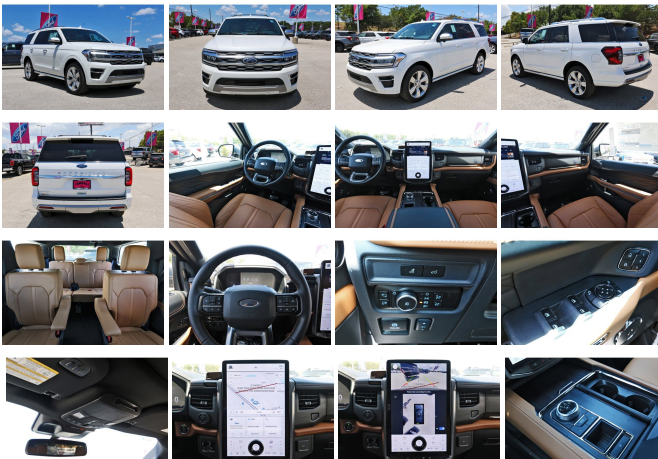

2023 Ford Expedition Platinum

View this car on our website at askjorgelopez.com/7210309/ebrochure

Our Price **\$87,270**

Specifications:

Year:	2023
VIN:	1FMJU1L83PEA57155
Make:	Ford
Stock:	EA57155
Model/Trim:	Expedition Platinum
Condition:	New
Body:	SUV
Exterior:	STAR WHITE MET TRI-COAT
Engine:	ENGINE: 3.5L ECOBOOST V6
Interior:	LUX LEATHER TRIM W/ MCS DELETE CARMELO
Transmission:	Automatic w/OD
Mileage:	23
Drivetrain:	Rear Wheel Drive

Purchasing the perfect vehicle couldn't be easier! Make the right choice with this reliable 2023 Ford Expedition. Tire Specific Low Tire Pressure Warning, Side Impact Beams, Right Side Camera, Restricted Driving Mode, Rear Child Safety Locks.*Fully-Loaded with Additional Options*HEAVY-DUTY TRAILER TOW PACKAGE -inc: 3.73 Axle Ratio, non-limited-slip rear axle, 360-Degree Camera w/Trailer Reverse Guidance, Integrated Trailer Brake Controller, 26mm Engine Radiator, Pro Trailer Backup Assist, EQUIPMENT GROUP 600A STANDARD PACKAGE, STAR WHITE METALLIC TRI-COAT, SECOND ROW POWER WINDOWS REMOVAL -inc: Removes one-touch up/down feature, HEAVY-DUTY TRAILER TOW PACKAGE -inc: 3.73 Axle Ratio, non-limited-slip rear axle, 360-Degree Camera w/Trailer Reverse Guidance, Integrated Trailer Brake Controller, 26mm Engine Radiator, Pro Trailer Backup Assist, HANDS-FREE FOOT-ACTIVATED LIFTGATE REMOVAL, FRONT LICENSE PLATE BRACKET -inc: Standard in states requiring two license plates and optional to all others, EQUIPMENT GROUP 600A STANDARD PACKAGE, ENGINE: 3.5L ECOBOOST V6 (STD), BLACK ROOF-RAIL CROSSBARS.* Visit Us Today *Test drive this must-see, must-drive, must-own beauty today at Tomball Ford, 22702 Tomball Parkway, Tomball, TX 77375.