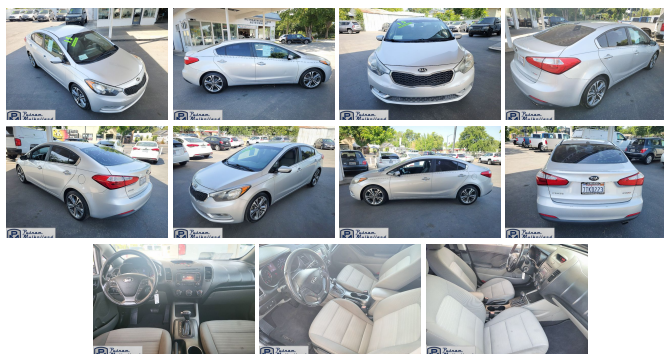

pmautoco.com
530-343-5565
1545 Park Ave
Chico, CA
95928

Putnam Mulholland Auto Company,
Inc.

2015 Kia Forte EX

View this car on our website at pmautoco.com/7210207/ebrochure

Our Price **\$8,995**

Specifications:

Year:	2015
VIN:	KNAFX4A84F5283724
Make:	Kia
Stock:	4859
Model/Trim:	Forte EX
Condition:	Pre-Owned
Body:	Sedan
Exterior:	Silver
Engine:	Engine: 2.0L I4 DOHC D-CVVT
Interior:	Gray Cloth
Transmission:	Automatic w/OD
Mileage:	163,350
Drivetrain:	Front Wheel Drive
Economy:	City 25 / Highway 36

- Seats w/Cloth Back Material- Sliding Front Center Armrest and Rear Center Armrest
- Vinyl Door Trim Insert

Exterior

- Tires: P205/55R16 -inc: low rolling resistance- Wheels: 6.5J x 16" Alloy
- Auto On/Off Projector Beam Halogen Headlamps w/Delay-Off
- Black Grille w/Chrome Surround- Body-Colored Front Bumper
- Body-Colored Power Heated Side Mirrors w/Power Folding and Turn Signal Indicator
- Body-Colored Rear Bumper w/Black Rub Strip/Fascia Accent- Chrome Door Handles
- Chrome Side Windows Trim- Clearcoat Paint- Fixed Rear Window w/Defroster
- Front Fog Lamps- Front Windshield -inc: Sun Visor Strip- Fully Galvanized Steel Panels
- Light Tinted Glass- Tire Mobility Kit- Trunk Rear Cargo Access
- Variable Intermittent Wipers