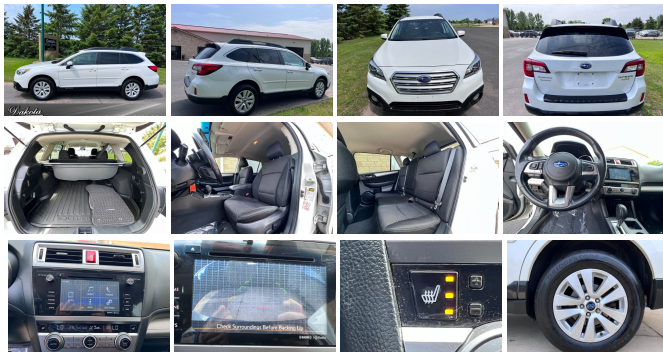

2015 Subaru Outback 2.5i Premium

View this car on our website at dakotamotor.com/7209913/ebrochure

Our Price **\$13,995**

Specifications:

Year:	2015
VIN:	4S4BSACC4F3302411
Make:	Subaru
Model/Trim:	Outback 2.5i Premium
Condition:	Pre-Owned
Body:	SUV
Exterior:	Crystal White Pearl
Engine:	Engine: 2.5L DOHC 16 Valve 4-Cylinder - inc: Active Valve Control System (AVCS), Variable Valve Timing and Electronic Throttle Control (ETC)
Interior:	Black Cloth
Transmission:	CVT w/OD
Mileage:	121,432
Drivetrain:	All Wheel Drive
Economy:	City 25 / Highway 33

!!!ALL WHEEL DRIVE!!!LOW PRICE!!!121,432 MILES!!!CALL 651-460-6655

Check out our full line of inventory at DAKOTAMOTOR.COM

Call us anytime and ask for Bart or David and we will be happy to assist you. For your convenience please call before you come to be certain of availability. Full financing available. All of our vehicles have been checked by our in house service department. All of our vehicles are clean title and have actual miles. Enjoy our low overhead low price philosophy. We buy in bulk and sell at wholesale cost to save you the new car store markup!! 30years in wholesaling makes us retailing's smartest choice for a price savvy saver.

- Rear-vision Camera
- Remote Keyless Entry w/Integrated Key Transmitter, 2 Door Curb/Courtesy, Illuminated Entry, Illuminated Ignition Switch and Panic Button
- Remote Releases -Inc: Power Cargo Access and Mechanical Fuel- Roll-Up Cargo Cover
- Valet Function
- Vehicle Information Display -inc: average vehicle speed, fuel economy: current and average fuel economy a and b and distance to empty, fuel economy: evaluation information, journey travel time and distance, rear cross traffic alert, rear-vision camera, self check and vehicle maintenance reminder, user configurable triple meter, vehicle activation status, vdc operation, vehicle drivetrain monitoring