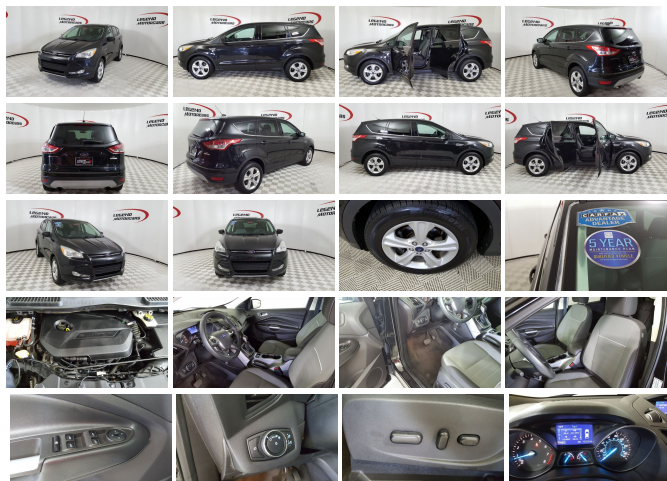

2014 Ford Escape SE

View this car on our website at legendmotorcars.com/7209896/ebrochure

Specifications:

Year:	2014
VIN:	1FMCU0GX9EUB02168
Make:	Ford
Stock:	17941
Model/Trim:	Escape SE
Condition:	Pre-Owned
Body:	SUV
Exterior:	Tuxedo Black
Engine:	1.6L ECOBOOST
Interior:	Medium Light Stone Cloth
Mileage:	101,243
Drivetrain:	Front Wheel Drive
Economy:	City 23 / Highway 32

Take a look at this Stylish, Fuel Efficient and Well Equipped 2014 Ford Escape. It is powered by a economical 1.6 liter Ecoboost I4 engine mated with a smooth shifting automatic transmission. It is equipped with power windows and locks, tilt wheel w/audio controls, power mirrors, cruise, front/side airbags, safety curtain, anti-lock brakes, traction control, drivers' information center, roof rack w/cross bars, remote keyless entry, Sync voice activated communications, back up camera, Panoramic Roof, Bluetooth, AM/FM CD with aux audio jack/USB and Alloy wheels.

- Transmission: 6-Speed Automatic w/SelectShift

Option Packages

Factory Installed Packages

-
ENGINE: 1.6L ECOBOOST
-inc: active grille shutters

-
POWER PANORAMA ROOF
\$1,495

-
TUXEDO BLACK

-
MEDIUM LIGHT STONE, CLOTH
BUCKETS W/60/40 SPLIT REAR SEAT
-inc: 10-way power driver's seat
w/power lumbar adjust and
driver seat back map pocket