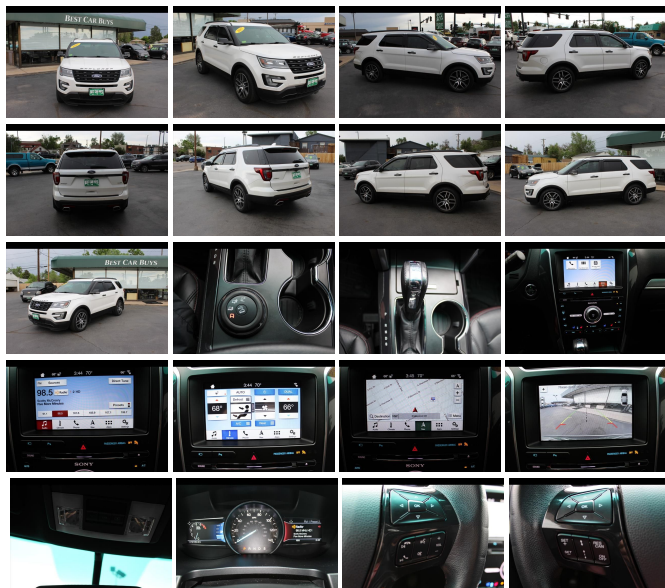

Specifications:

Year:	2017
VIN:	1FM5K8GT8HGB05804
Make:	Ford
Stock:	HGB05804
Model/Trim:	Explorer Sport
Condition:	Pre-Owned
Body:	SUV
Exterior:	White Platinum Metallic Tri-Coat
Engine:	ENGINE: 3.5L V6 ECOBOOST
Interior:	Black Leather
Transmission:	Automatic w/OD
Mileage:	74,180
Drivetrain:	All Wheel Drive
Economy:	City 16 / Highway 22

ONE OWNER****ALL WHEEL DRIVE***SPORT PACKAGE ***NO ACCIDENTS***PANO MOONROOF SUNROOF ****LEATHER HEATED POWER SEATS*****2ND ROW BUCKETS***3RD ROW POWER FOLD SEATS****