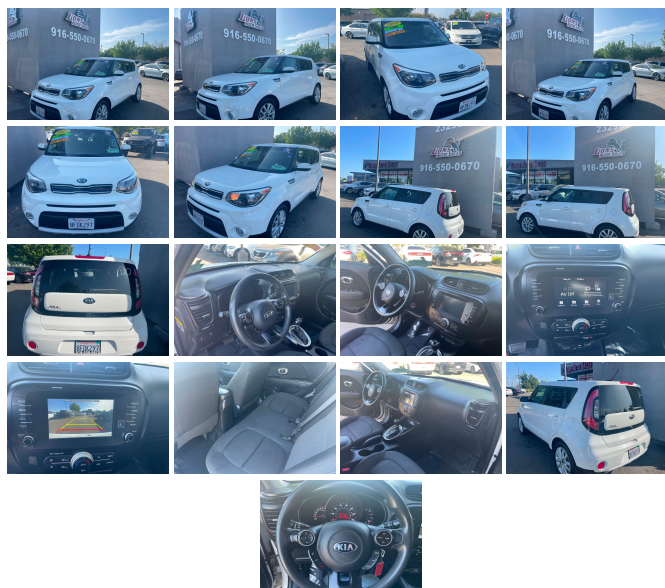

## 2019 Kia Soul +

View this car on our website at [lionsautosales.net/7209692/ebrochure](https://lionsautosales.net/7209692/ebrochure)

Our Price **\$12,995**

### Specifications:

|                      |                                    |
|----------------------|------------------------------------|
| <b>Year:</b>         | 2019                               |
| <b>VIN:</b>          | KNDJP3A5XK7656471                  |
| <b>Make:</b>         | Kia                                |
| <b>Stock:</b>        | 656471                             |
| <b>Model/Trim:</b>   | Soul +                             |
| <b>Condition:</b>    | Pre-Owned                          |
| <b>Body:</b>         | Sedan                              |
| <b>Exterior:</b>     | White                              |
| <b>Engine:</b>       | Engine: 2.0L GDI DOHC Dual CVVT I4 |
| <b>Interior:</b>     | Black Cloth                        |
| <b>Transmission:</b> | Automatic w/OD                     |
| <b>Mileage:</b>      | 114,263                            |
| <b>Drivetrain:</b>   | Front Wheel Drive                  |
| <b>Economy:</b>      | City 25 / Highway 30               |