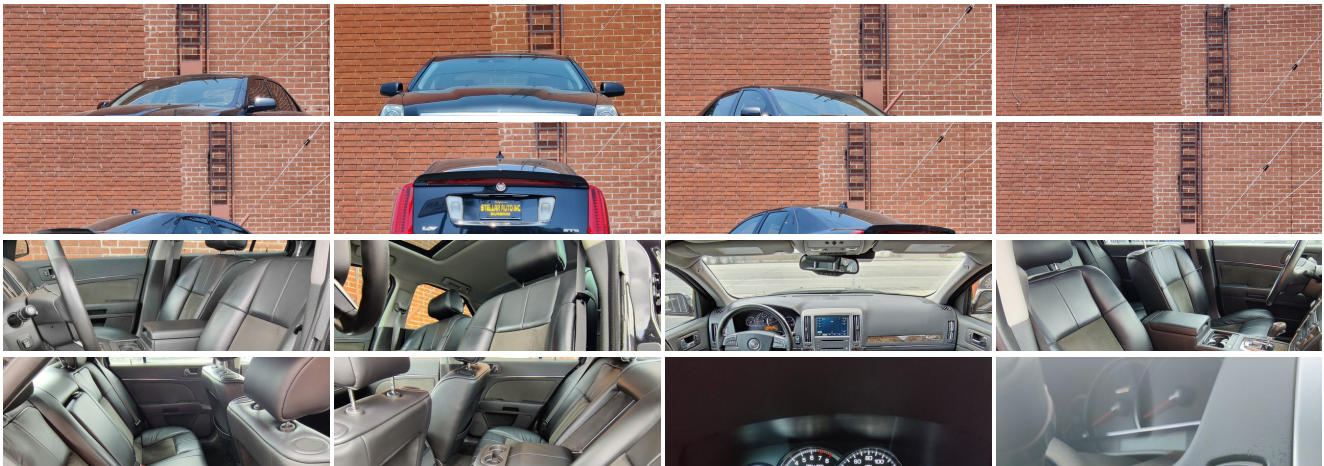

2009 Cadillac V-Series

Our Price $15,990

View this vehicle on our website at stellarautoinc.com

STELLAR
- AUTO INC -

(818) 809-8676

2220 N Hollywood Way , Burbank, CA 91505

Photos
Details
Contact