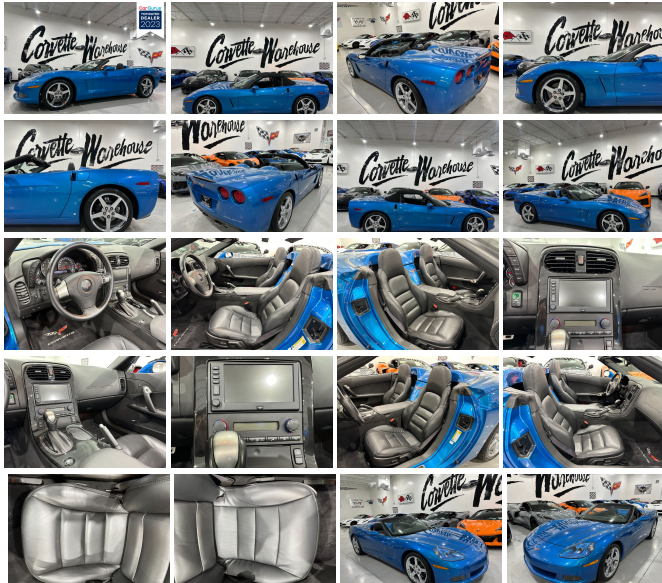

2008 Chevrolet Corvette CONV 3LT, Z51, NAV, Auto, Chromes, Only 11k!

View this car on our website at corvettewarehouse.com/7209677/ebrochure

Our Price **\$34,995**

Specifications:

Year:	2008
VIN:	1G1YY36W485121288
Make:	Chevrolet
Stock:	121288
Model/Trim:	Corvette CONV 3LT, Z51, NAV, Auto, Chromes, Only 11k!
Condition:	Pre-Owned
Body:	Convertible
Exterior:	Jetstream Blue Metallic Tintcoat
Engine:	6.2L V8 430hp 436ft. lbs.
Interior:	Ebony Leather
Transmission:	6-Speed Shifttable Automatic
Mileage:	11,667
Drivetrain:	Rear Wheel Drive
Economy:	City 16 / Highway 26

2008 Jet Stream Blue / Black Leather / Black Convertible Top 3LT Premium Option Package, Z51 Suspension, Automatic Transmission, Bose Navigation Stereo System, Heads-Up Display, and the Chrome Wheels with only 11k Miles.

Interior

- Air filtration- Front air conditioning: automatic climate control
- Front air conditioning zones: dual- Floor mat material: carpet- Floor mats: front
- Shift knob trim: leather- Steering wheel trim: leather- Cargo area light- Cruise control
- Multi-function remote: proximity entry system- Power outlet(s): 12V front
- Power steering: variable/speed-proportional- Push-button start
- Rearview mirror: auto-dimming- Compass- External temperature display- Trip odometer
- Driver seat power adjustments: 6- Front seat type: sport bucket
- Passenger seat power adjustments: 6- Upholstery: premium leather