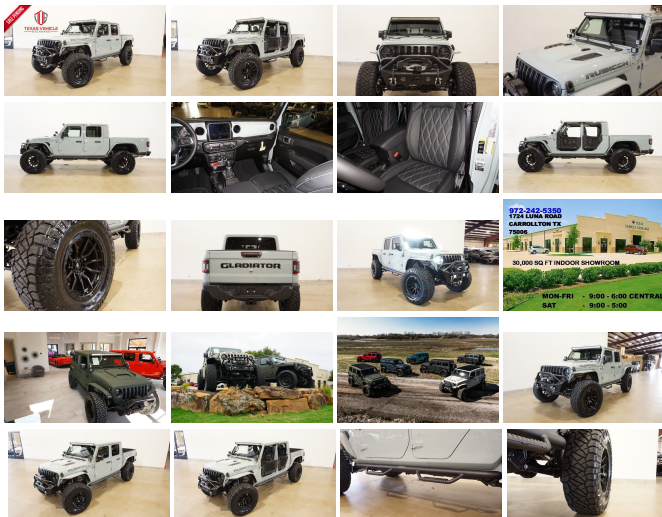

# 2023 Jeep Gladiator Rubicon 4X4 LIFTED,BUMPERS,LED'S,NAV,HTD LTH,20'S

View this car on our website at [tveauto.com/7209626/ebrochure](https://tveauto.com/7209626/ebrochure)

Our Price **\$92,900**

## Specifications:

<b>Year:</b>	2023
<b>VIN:</b>	1C6JTBG7PL549627
<b>Make:</b>	Jeep
<b>Stock:</b>	549627
<b>Model/Trim:</b>	Gladiator Rubicon 4X4 LIFTED,BUMPERS,LED'S,NAV,HTD LTH,20'S
<b>Condition:</b>	Pre-Owned
<b>Body:</b>	Pickup Truck
<b>Exterior:</b>	Limited Edition Earl Clearcoat
<b>Engine:</b>	ENGINE: 3.6L V6 24V VVT UPG I W/ESS
<b>Interior:</b>	Black Leather
<b>Transmission:</b>	Automatic w/OD
<b>Mileage:</b>	63
<b>Drivetrain:</b>	4 Wheel Drive
<b>Economy:</b>	City 16 / Highway 22

NATION WIDE FINANCING

SUBMIT CREDIT APP [WWW.TVEAUTO.COM](https://www.tveauto.com)

OR CALL 972-242-5350

**"EARL CLEAR COAT EDITION"**

CUSTOM BUILT 2023 JEEP GLADIATOR  
RUBICON 4X4 WITH 24R PACKAGE

**UPGRADES INCLUDE:**

- \* EARL CLEAR COAT
- \* PAINTED TO MATCH 3 PIECE HARD TOP
- \* CUSTOM ALEA BLACK LEATHER WITH EARL STITCHING
- \* FACTORY REMOTE START
- \* REMOTE PROXIMITY KEYLESS ENTRY
- \* COLD WEATHER GROUP
- \* ACTIVE SAFETY GROUP
- \* TRAILER TOW PACKAGE
- \* FACTORY 8.4 INCH TOUCH SCREEN NAVIGATION WITH HD AM/FM/SIRIUS STEREO & ALPINE PREMIUM AUDIO SYSTEM
- \* FACTORY BACK-UP CAMERA
- \* U-CONNECT
- \* 4 BODY ARMOR TRAIL DOORS & RECON MIRRORS
- \* FAB FOURS STUBBY FRONT BUMPER WITH LED FOGLIGHTS
- \* FRONT D-RINGS & ISOLATORS (EARL)
- \* SMITTYBILT NEW GEN 3 "X20" 10,000 LB WATERPROOF AND WIRELESS CONTROL WINCH WITH SYNTHETIC ROPE
- \* FACTOR 55 PROLINK (BLACK)
- \* MATTE BLACK GRILLE
- \* FACTORY LED HEADLIGHTS
- \* RUGGED RIDGE BLACK HEADLIGHT GUARDS
- \* MOPAR 10TH ANNIVERSARY RUBICON POWER DOME HOOD
- \* DV8 OFF ROAD JT SLIM STEEL FENDER FLARES (PAINTED TO MATCH)
- \* DV8 OFF ROAD FRONT & REAR INNER FENDERS
- \* TERAFLX 3.5" SUSPENSION LIFT KIT