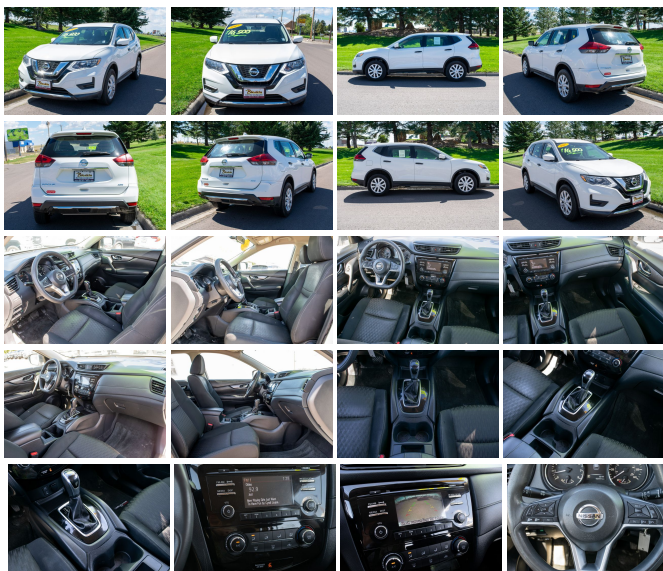

2017 Nissan Rogue S

View this car on our website at bleskinmotors.com/7209620/ebrochure

Our Price **\$15,444**

Specifications:

Year:	2017
VIN:	KNMAT2MV4HP548292
Make:	Nissan
Stock:	23117
Model/Trim:	Rogue S
Condition:	Pre-Owned
Body:	SUV
Exterior:	White
Engine:	Engine: 2.5L DOHC 16-Valve I4 -inc: ECO mode
Interior:	- Cloth
Transmission:	CVT w/OD
Mileage:	96,312
Drivetrain:	All Wheel Drive
Economy:	City 25 / Highway 32

Step into the world of comfort and reliability with our 2017 Nissan Rogue S, a pristine example of automotive excellence that's poised to elevate your driving experience. With just 96,312 miles on the clock, this gem is eager to hit the road and embark on new adventures with you at the helm.

Dressed in a classic white exterior, this Rogue S radiates sophistication and purity at every turn. The color is not just about aesthetics; it's a practical choice, reflecting sunlight to keep the cabin cool and maintaining its clean appearance longer between washes.

The continuously variable transmission (CVT) with overdrive (OD) is a marvel of modern engineering, delivering seamless acceleration and smooth shifts that make every drive feel effortless. It's designed to optimize power delivery and fuel efficiency, so you can focus on the joy of the journey, not the cost of the commute.