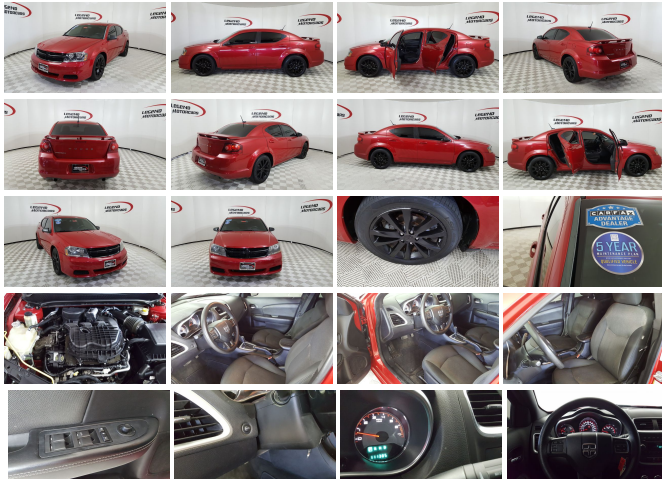

2014 Dodge Avenger SE

View this car on our website at legendmotorcars.com/7209556/ebrochure

Specifications:

Year:	2014
VIN:	1C3CDZAG3EN160356
Make:	Dodge
Stock:	17847
Model/Trim:	Avenger SE
Condition:	Pre-Owned
Body:	Sedan
Exterior:	Redline 2 Coat Pearl
Engine:	3.6L V6
Interior:	Black Cloth
Mileage:	111,385
Drivetrain:	Front Wheel Drive
Economy:	City 19 / Highway 29

Come test drive this Clean, Roomy and Stylish 2014 Dodge Avenger. This Avenger is powered by a hearty 3.6 liter dual overhead cam 24 valve Dual VVT V6 engine mated with a smooth shifting automatic transmission. It is equipped with power windows and locks, tilt/telescoping wheel w/audio controls, cruise, power mirrors, front/side airbags, safety curtain anti lock brakes, traction control, Bluetooth, AM/FM CD with aux audio jack/USB and Alloy wheels.

Option Packages

Factory Installed Packages

ENGINE: 3.6L V6 24V VVT
-inc: E85 capable, 50 State Emissions, Precision Power Steering, 160 Amp Alternator, Dual Chrome Exhaust Tips, Engine Oil Cooler

\$800

ENGINE OIL COVER