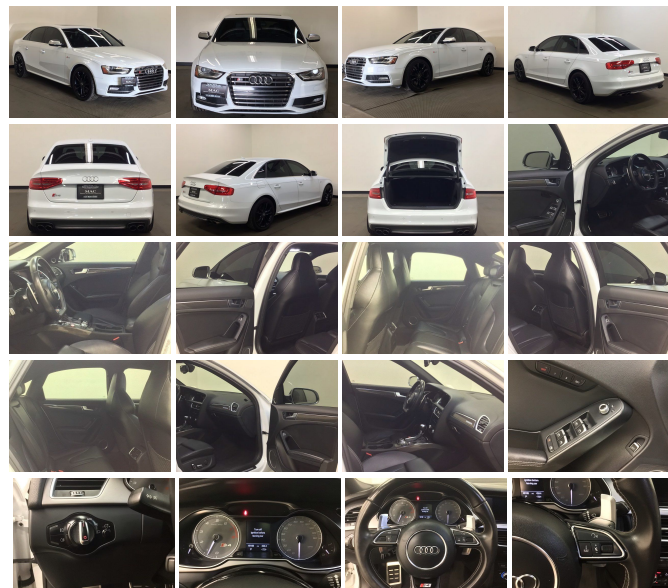

## 2014 Audi S4 Premium Plus

View this car on our website at [mac513.com/7209406/ebrochure](http://mac513.com/7209406/ebrochure)

No-Haggle Price **\$25,499**

**Specifications:**

**Year:** 2014  
**VIN:** WAUBGAFL6EA048676  
**Make:** Audi  
**Stock:** SA048676  
**Model/Trim:** S4 Premium Plus  
**Condition:** Pre-Owned  
**Body:** Sedan  
**Exterior:** Glacier White Metallic  
**Engine:** Engine: 3.0L TFSI Supercharged V6 DOHC -inc: Audi valvelift system  
**Interior:** Black Leather  
**Transmission:** Auto-Shift Manual w/OD  
**Mileage:** 49,108  
**Drivetrain:** All Wheel Drive  
**Economy:** City 18 / Highway 28