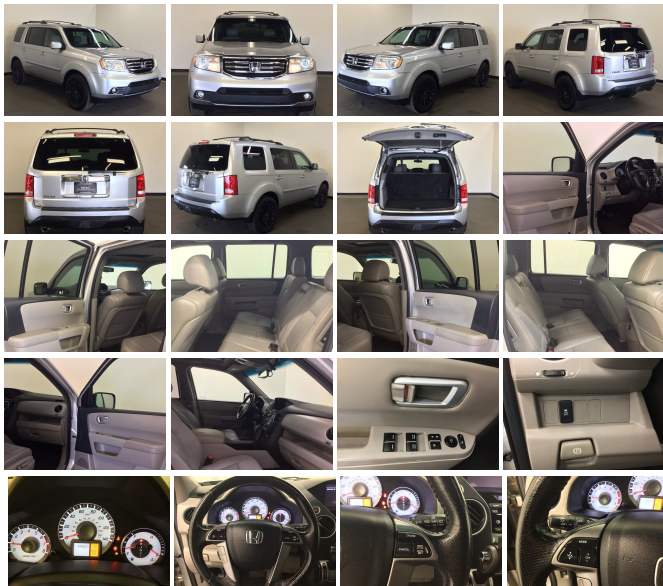

No-Haggle Price **$12,998**

Specifications:

Year: 2012
VIN: 5FN3F3H50CB004753
Make: Honda
Stock: SA004753
Model/Trim: Pilot EX-L
Condition: Pre-Owned
Body: SUV
Exterior: Alabaster Silver Metallic
Engine: 3.5L SOHC MPFI 24-valve i-VTEC V6 engine
Interior: Gray Leather
Transmission: Automatic w/OD
Mileage: 149,323
Drivetrain: Front Wheel Drive
Economy: City 18 / Highway 25

Silver 2012 Honda Pilot EX-L EX-L FWD 5-Speed Automatic 3.5L V6 SOHC i-VTEC VCM 24V