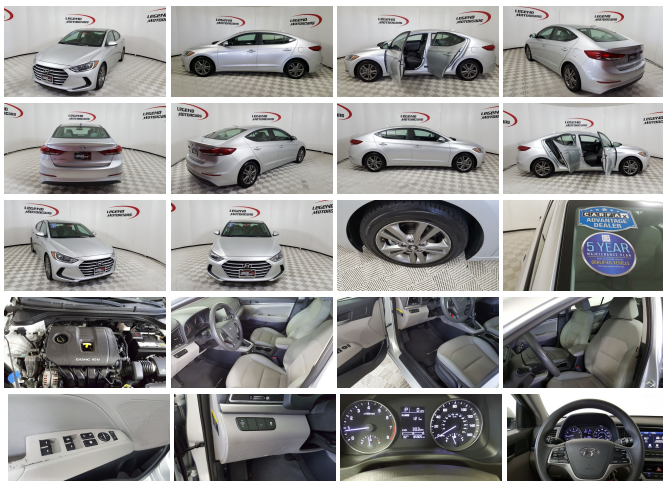

2017 Hyundai Elantra SE

View this car on our website at legendmotorcars.com/7209149/ebrochure

Specifications:

Year:	2017
VIN:	5NPD84LF7HH052922
Make:	Hyundai
Stock:	17956
Model/Trim:	Elantra SE
Condition:	Pre-Owned
Body:	Sedan
Exterior:	Symphony Silver
Engine:	2.0L
Interior:	Gray Cloth
Mileage:	85,905
Drivetrain:	Front Wheel Drive
Economy:	City 29 / Highway 38

Come test drive this Clean, Stylish and Fuel Efficient 2017 Hyundai Elantra. This Hyundai is powered by a economical 2.0 liter dual overhead cam 16 valve D-CVVT I4 engine mated with a smooth shifting automatic transmission. It is equipped with power windows and locks, tilt wheel w/audio controls, cruise, power mirrors, front/side airbags, safety curtain, anti lock brakes, traction control, tire pressure monitoring, remote keyless entry, back up camera, Bluetooth, AM/FM CD with aux audio jack/USB and Alloy wheels.

All of our vehicles undergo an extensive multi point inspection/reconditioning. We now offer a complimentary 5 year maintenance plan on all vehicles in stock. We specialize in Guaranteed approvals, affordable down payments and payment plans for most any budget. We also have a clean and clear title plus Free CarFax Buyback Guarantee. For more information please call 972-272-7500 or visit www.legendmotorcars.com. We Want to Earn Your Business!

Option Packages

Factory Installed Packages

SE A/T POPULAR EQUIPMENT

PACKAGE 02	\$800
-inc: Option Group 02, Auto Headlamp Control, Rearview Camera w/Dynamic Guidelines, Wheels: 16" Alloy, Heated Outside Mirrors, Steering Wheel Audio Controls, Bluetooth Hands-Free Phone System, voice recognition and supports hand-free Bluetooth audio streaming, Cruise Control, Hood Insulator, Tires: P205/55R16, Radio: AM/FM/SiriusXM/MP3 (DISC), high resolution 7-inch screen, Android Auto & Apple CarPlay, 6 speakers and USB input	