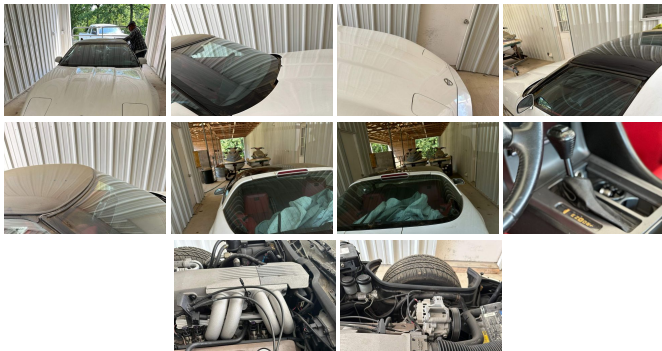

1990 Chevrolet Corvette

View this car on our website at legendmotorcars.com/7208552/ebrochure

Specifications:

Year:	1990
VIN:	1G1YY2383L5114969
Make:	Chevrolet
Stock:	114969
Model/Trim:	Corvette
Condition:	Pre-Owned
Exterior:	White
Engine:	5.7L V8
Interior:	Red Leather
Transmission:	Automatic
Mileage:	45,000
Drivetrain:	Rear Wheel Drive