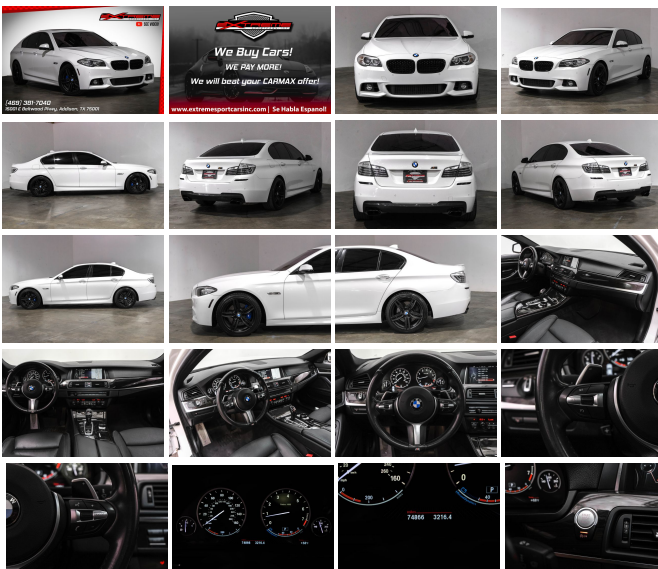

2014 BMW 550i M SPORT EXECUTIVE SOFT CLOSE DOOR SUNROOF

View this car on our website at extremesportscars.com/7208538/ebrochure

Our Price **$24,990**

Retail Value **$25,990**

Specifications:

Year:	2014
VIN:	WBAKN9C59ED681018
Make:	BMW
Model/Trim:	550i M SPORT EXECUTIVE SOFT CLOSE DOOR SUNROOF
Condition:	Pre-Owned
Body:	Sedan
Exterior:	Alpine White
Engine:	Engine: 4.4L DOHC V8 32V -inc: 4 overhead camshafts, aluminum engine block and cylinder heads, Valvetronic system, 2-stage air intake manifold and Double VANOS steplessly variable valve timing
Interior:	Black/Excl. Stitch Leather
Transmission:	Automatic w/OD
Mileage:	74,829
Drivetrain:	Rear Wheel Drive
Economy:	City 17 / Highway 25

2014 BMW 550i M SPORT PKG

White Exterior

Black Leather Interior

Executive Package inc. Ceramic Controls, Instrument Cluster w Extended Contents, Comfort Access Keyless Entry, Soft-Close Automatic Doors, Head-Up Display, Satellite Radio 1 year subscription, Harman Kardon Surround Sound System, Power Tailgate $4,300

Luxury Seating Package $1,300

M Sport $3,050

Heated Front Seats $500

Concierge Services $250

Park Assist

Navigation