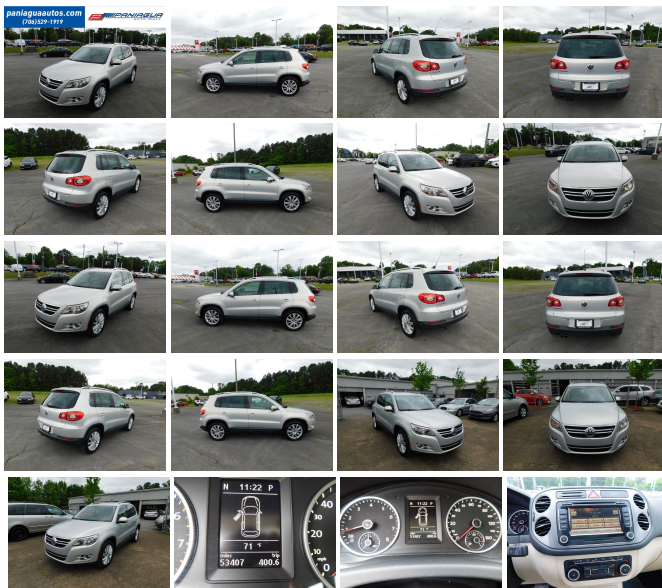

# 2011 Volkswagen Tiguan SEL w/Premium Navi

View this car on our website at [paniaguaautos.com/7208517/ebrochure](http://paniaguaautos.com/7208517/ebrochure)

Our Price **\$8,995**

## Specifications:

<b>Year:</b>	2011
<b>VIN:</b>	WVGAV7AX9BW558239
<b>Make:</b>	Volkswagen
<b>Stock:</b>	10238
<b>Model/Trim:</b>	Tiguan SEL w/Premium Navi
<b>Condition:</b>	Pre-Owned
<b>Body:</b>	SUV
<b>Exterior:</b>	Silver
<b>Engine:</b>	2.0L TSI turbocharged I4 engine -inc: intercooler, FSI direct fuel injection
<b>Interior:</b>	Tan Leather
<b>Transmission:</b>	Automatic
<b>Mileage:</b>	53,407
<b>Drivetrain:</b>	Front Wheel Drive
<b>Economy:</b>	City 20 / Highway 25

2011 VOLKSWAGEN TIGUAN 2.0L 4 CYLINDER TURBO  
AUTOMATIC NICE CLEAN CLOTH INTERIOR ALL POWER HURRY  
IN TODAY AND TAKE ADVANTAGE OF ALL OUR SPECIAL DEALS  
WE HAVE THE BEST SELECTION OF USED VEHICLES IN TOWN  
COME SEE US SOON

## Exterior

- 18" "New York" alloy wheels -inc: wheel locks- 235/50R18 all-season tires
- Automatic bi-xenon headlights -inc: advanced front light system (AFS), directionally adjustable, coming-home feature
- Body-color bumpers -inc: black lower section- Body-color door handles
- Body-color heated pwr mirrors -inc: memory- Center high mounted brake light
- Chrome front grille trim- Chrome window trim- Compact spare tire- Fog lights
- Fuel cap w/string attachment & notched edge- Fully galvanized sheet metal
- Intermittent rear wiper- Mirror integrated turn signals- Orange side markers
- Panoramic sunroof -inc: illuminated dial- Privacy glass
- Rain-sensing variable intermittent aero front windshield wipers -inc: heated washer nozzles
- Silver roof rack- Textured side rocker panel