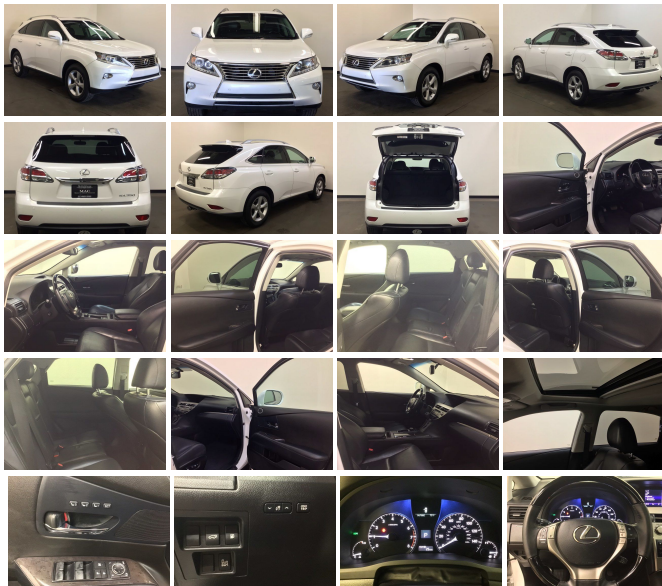

## 2015 Lexus RX 350

View this car on our website at [mac513.com/7207829/ebrochure](http://mac513.com/7207829/ebrochure)

No-Haggle Price **\$19,576**

**Specifications:**

**Year:** 2015  
**VIN:** 2T2ZK1BA1FC164896  
**Make:** Lexus  
**Stock:** SA164896  
**Model/Trim:** RX 350  
**Condition:** Pre-Owned  
**Body:** SUV  
**Exterior:** Starfire Pearl  
**Engine:** Engine: 3.5L 6-Cylinder 24-Valve Dual VVT-i  
**Interior:** Blk Leather  
**Transmission:** Automatic w/OD  
**Mileage:** 129,083  
**Drivetrain:** Front Wheel Drive  
**Economy:** City 18 / Highway 25