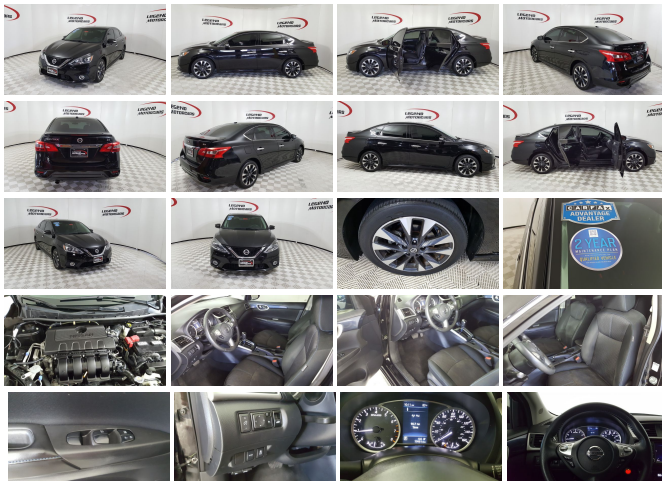

# 2019 Nissan Sentra SR

View this car on our website at [legendmotorcars.com/7207685/ebrochure](http://legendmotorcars.com/7207685/ebrochure)

## Specifications:

<b>Year:</b>	2019
<b>VIN:</b>	3N1AB7AP5KY362162
<b>Make:</b>	Nissan
<b>Stock:</b>	17948
<b>Model/Trim:</b>	Sentra SR
<b>Condition:</b>	Pre-Owned
<b>Body:</b>	Sedan
<b>Exterior:</b>	Super Black
<b>Engine:</b>	1.8L
<b>Interior:</b>	Charcoal Cloth
<b>Mileage:</b>	79,981
<b>Drivetrain:</b>	Front Wheel Drive
<b>Economy:</b>	City 29 / Highway 37

Take a look at this Clean, Economical and Roomy 2019 Nissan Sentra. This Sentra is powered by a fuel efficient 1.8 liter dual overhead cam 16 valve I4 engine mated with a smooth shifting automatic transmission. It is equipped with power windows and locks, tilt/telescoping wheel w/audio controls, cruise, power mirrors, front/side airbags, safety curtain, anti-lock brakes, traction control, remote keyless entry, heated front seats, backup camera, Bluetooth, 7" touchscreen, AM/FM CD with aux audio jack and Alloy wheels.