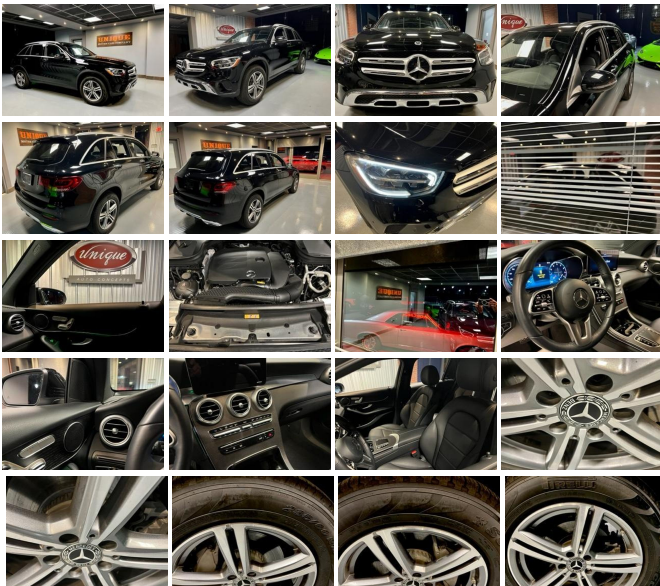

2022 Mercedes-Benz GLC 300

View this car on our website at uniquemotorcarsonline.com/7207521/ebrochure

Our Price **\$43,900**

Specifications:

| | |
|----------------------|---|
| Year: | 2022 |
| VIN: | W1N0G8EB3NV341223 |
| Make: | Mercedes-Benz |
| Stock: | V341223 |
| Model/Trim: | GLC 300 |
| Condition: | Pre-Owned |
| Body: | SUV |
| Exterior: | Lunar Blue Metallic |
| Engine: | Engine: 2.0L Inline-4 Turbo -inc: eco start/stop system |
| Interior: | Black Leather |
| Transmission: | Automatic w/OD |
| Mileage: | 15,792 |
| Drivetrain: | All Wheel Drive |
| Economy: | City 21 / Highway 28 |

2022 Mercedes GLC 300 4matic; Lunar blue with the black leather interior

Featuring the following options;

- Automatic Parking
- Auxiliary Audio Input
- Back-Up Camera
- Blind Spot Monitor
- Dual A/C
- HD Radio
- Heated Front Seat
- Heated Mirrors
- Keyless Entry
- Keyless Start
- MP3 Player
- Power Driver Seat
- Power Liftgate
- Power Passenger Seat
- Privacy Glass
- Seat Memory
- Smart Device Integration
- Telematics
- Front Bucket Seats
- Rear Bench Seat
- Driver Adjustable Lumbar
- Heated Front Seat
- Pass-Through Rear Seat