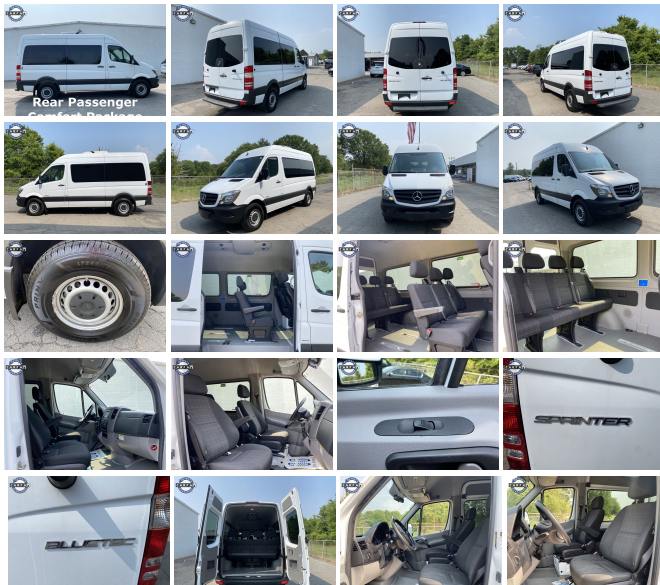

2016 Mercedes-Benz Sprinter Passenger Vans Passenger 144 WB

View this car on our website at 311chevy.com/7207506/ebrochure

Our Price **$34,629**

Retail Value ~~$34,800~~

Specifications:

Year:	2016
VIN:	8BRPE7DD2GE124434
Make:	Mercedes-Benz
Stock:	124434
Model/Trim:	Sprinter Passenger Vans Passenger 144 WB
Condition:	Pre-Owned
Body:	Minivan/Van
Exterior:	Arctic White
Engine:	ENGINE: 2.1L 4-CYLINDER BLUETEC TURBO DIESEL
Interior:	Black Cloth
Transmission:	Automatic w/OD
Mileage:	51,868
Drivetrain:	Rear Wheel Drive

Mercedes Sprinter Passenger Van. Rear Air conditioning, Mercedes Diesel, High Roof, Loaded.

YOU CAN TEXT US AT 855-440-1126

Don't Worry about Getting out in Public. We Can Ship this to your Door

We Can Finance and Ship This Vehicle to your Door; Never Come into the Store!

You can Fill out a Free, Super Quick Pre-Approval Credit Application here!

<https://www.smartchevrolet.com/finance/apply-for-financing/>

We Use Over 40 banks a Credit Unions For the Lowest Rates Possible For All Types Of Credit!

YOU CAN TEXT US AT 855-440-1126

We Will Buy your Car, Truck, RV, Airplane, or Anything Regardless if you Buy From us!