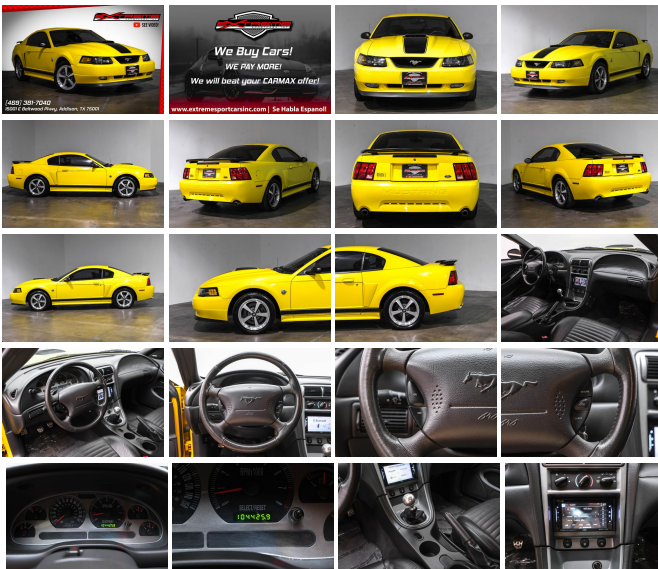

2004 FORD Mustang PREMIUM MACH 1

Yellow Exterior

Black Leather Interior

Steering Wheel Controls

Mach Audio Premium Sound

Air Conditioning

Satellite Radio

AM/FM Radio

Spotify Music

Power Windows/Locks

Power Mirrors

Cruise Control

6-way power driver seat

Day/night Rear View mirror

Courtesy Dome Light

Variable Intermittent wipers

Come see our indoor showroom in Dallas with 70+ carefully selected luxury and performance vehicles! Our inventory includes models from Lexus, BMW, Dodge, Toyota, and more. Our prices and selection can't be beaten! Every vehicle is hand-picked, thoroughly inspected for quality, and is lovingly detailed. From luxurious midsize sedans to sophisticated crossover SUVs, we have it all.