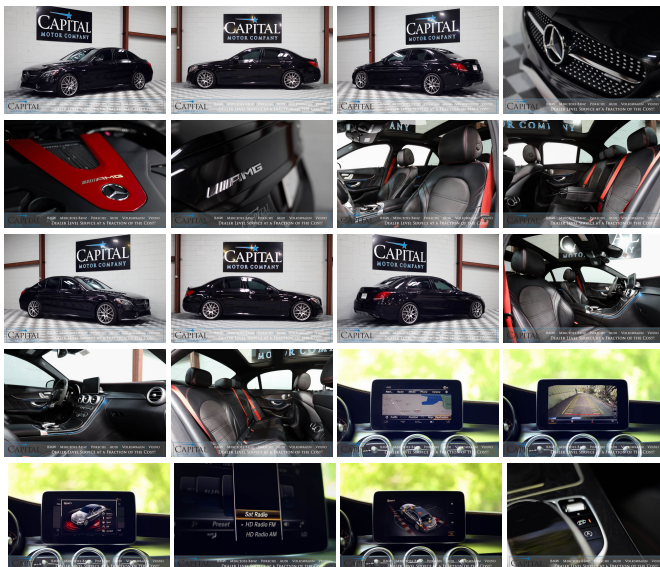

2017 Mercedes-Benz C43 AMG 4MATIC AWD Executive Sport-Sedan w/Nav, Panoramic Roof, Park Assist & AMG Sport Exhaust

View this car on our website at capitalmotorcompany.com/7207440/ebrochure

Your Price **\$32,950**

We have for sale an amazing, low mileage 2017 Mercedes-Benz C43 AMG 4MATIC All-Wheel Drive Executive Sport-Sedan that offers a phenomenal combination of sophistication, comfort and performance making it an absolute treat to drive! This AMG has gorgeous black exterior, tinted windows all-around for a clean, private appearance, suede and leather interior and Hyper Silver 19-Inch Enkei Wheels that give this car an incredible stance! We know that if you like how it looks in the photos, you will fall in love when you come to drive it.