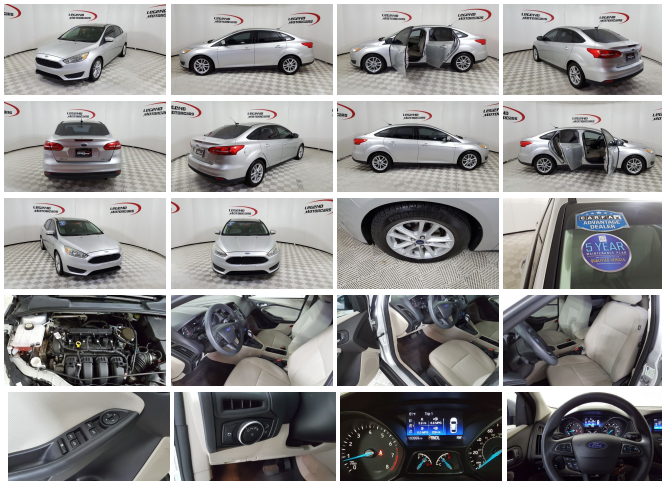

2015 Ford Focus SE

View this car on our website at legendmotorcars.com/7207383/ebrochure

Website Price **\$0**

Specifications:

Year:	2015
VIN:	1FADP3F27FL247133
Make:	Ford
Stock:	18173
Model/Trim:	Focus SE
Condition:	Pre-Owned
Body:	Sedan
Exterior:	Ingot Silver
Engine:	2.0L
Interior:	Medium Light Stone Cloth
Mileage:	103,999
Drivetrain:	Front Wheel Drive
Economy:	City 26 / Highway 36

Take a look at this Stylish, Fuel Efficient and Maintained 2015 Ford Focus. This Focus is powered by a economical Duratec 2.0 liter 16 valve GDI engine mated with a smooth shifting automatic transmission and is capable of over 35 mpg. It is equipped with power windows and locks, tilt/telescoping wheel w/audio controls, cruise, power mirrors, front/side airbags, safety curtain, anti lock brakes, traction control, drivers information center, remote keyless entry, SYNC voice activated communications & entertainment system, back up camera, Bluetooth, AM/FM CD with aux audio jack/USB and Alloy wheels.

- Manual Tilt/Telescoping Steering Column

- Manual w/Tilt Front Head Restraints and Manual Adjustable Rear Head Restraints
- Outside Temp Gauge- Power 1st Row Windows w/Driver 1-Touch Down
- Power Door Locks w/Autolock Feature- Power Rear Windows- Rear Cupholder
- Remote Keyless Entry w/Integrated Key Transmitter, Illuminated Entry and Panic Button
- SYNC -inc: advanced voice recognition, 911 Assist, VHR, SYNC Services, AppLink, Bluetooth, steering wheel controls, USB port, auxiliary input jack and 4.2" multi-function display
- Seats w/Cloth Back Material- Securilock Anti-Theft Ignition (pats) Immobilizer
- Systems Monitor- Trip Computer- Urethane Gear Shifter Material