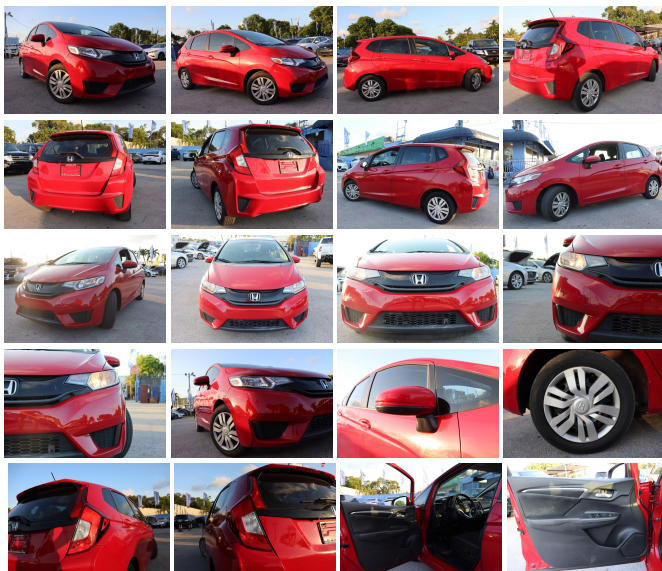

2015 Honda Fit LX

Alejandro Valdes 3057838676

View this car on our website at oceanautosales.com/7206968/ebrochure

Our Price **\$9,998**

Specifications:

Year:	2015
VIN:	3HGGK5G55FM748094
Make:	Honda
Stock:	748094
Model/Trim:	Fit LX
Condition:	Pre-Owned
Body:	Sedan
Exterior:	Milano Red
Engine:	Engine: 1.5L 16-Valve 4-Cylinder DOHC i-VTEC
Interior:	Black Cloth
Transmission:	Manual w/OD
Mileage:	85,089
Drivetrain:	Front Wheel Drive
Economy:	City 29 / Highway 37

Looking for a sporty and reliable vehicle that's perfect for your daily commute or weekend adventures? Look no further than this 2015 Honda Fit LX! With its eye-catching red exterior and comfortable black cloth interior, this vehicle is sure to turn heads wherever you go.

Under the hood, you'll find a powerful and efficient 1.5L 16-Valve 4-Cylinder DOHC i-VTEC engine that delivers smooth acceleration and impressive fuel economy. And with the manual w/OD transmission, you'll have complete control over your driving experience, whether you're cruising down the highway or navigating twisty back roads.

One of the standout features of this Honda Fit LX is its impressive

mileage. With just 85089 miles on the odometer, this vehicle has plenty of life left in it and is sure to provide you with many years of reliable and enjoyable driving. And with its well-maintained condition, you can rest assured that you're getting a high-quality vehicle that's been well taken care of.