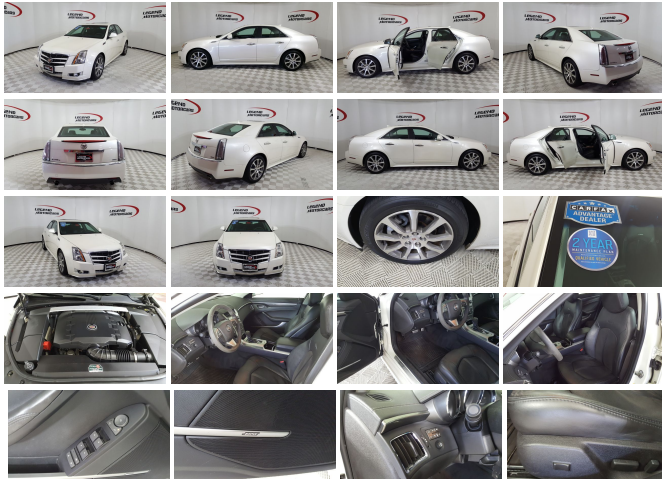

## Specifications:

<b>Year:</b>	2010
<b>VIN:</b>	1G6D05EV3A0143189
<b>Make:</b>	Cadillac
<b>Stock:</b>	17945
<b>Model/Trim:</b>	CTS Sedan Performance
<b>Condition:</b>	Pre-Owned
<b>Body:</b>	Sedan
<b>Exterior:</b>	White Diamond Tricoat
<b>Engine:</b>	3.6L
<b>Interior:</b>	Ebony/Ebony Leather
<b>Mileage:</b>	72,873
<b>Drivetrain:</b>	Rear Wheel Drive
<b>Economy:</b>	City 16 / Highway 25

Come test drive this Sporty, Luxurious and Low Mileage 2010 Cadillac CTS. This CTS is powered by a hearty SIDI 3.6 liter dual overhead cam V6 engine mated with a automatic transmission. It is equipped with power windows and locks, tilt/telescoping wheel w/audio controls, cruise, power mirrors, front/side airbags, safety curtain, anti lock brakes, traction control, fog lamps, driver information center, dual zone climate control, remote keyless entry, heated front seats, power front seat seats, Leather seating, Panoramic Sunroof, Bluetooth, Navigation, Bose AM/FM CD with aux audio jack/USB and Alloy wheels.