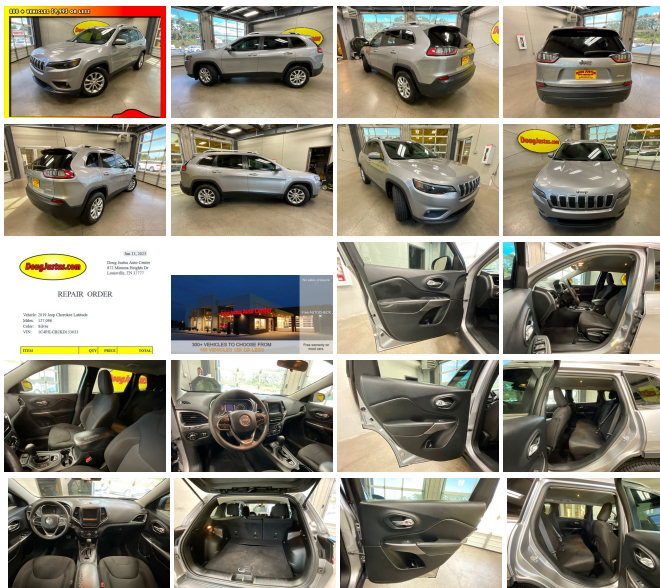

2019 Jeep Cherokee Latitude

View this car on our website at dougjustus.com/7206635/ebrochure

Our Price **\$11,900**

Specifications:

Year:	2019
VIN:	1C4PJLCB2KD153033
Make:	Jeep
Stock:	J53033
Model/Trim:	Cherokee Latitude
Condition:	Pre-Owned
Body:	SUV
Exterior:	SILVER
Engine:	2.4L I4 180hp 171ft. lbs.
Interior:	Black Cloth
Transmission:	9-Speed Shiftable Automatic
Mileage:	127,096
Drivetrain:	Front Wheel Drive
Economy:	City 22 / Highway 31

Free 30-Days or 1000 miles limited Powertrain Warranty. Visit our website for more details.

ONE OWNER

2019 Jeep Cherokee Latitude gets up to 31mpg highway. This automatic, front wheel drive Jeep comes equipped with a 2.4L, four cylinder engine, power windows, power locks, cruise control, bluetooth, cloth seats and more.

Visit www.dougjustus.com, call: *865-281-1540*, or text: *865-214-0010* for more info.

2019 Jeep Cherokee Latitude

Doug Justus Auto Center Inc - (865)281-1540 - View this car on our website at dougjustus.com/7206635/ebrochure

Vehicle History Report : as Of 07/27/2024

Snapshot

2019 JEEP CHEROKEE LATITUDE

No accidents or damage reported to CARFAX

5 Service history records

At least 1 open recall

CARFAX 1-Owner vehicle

Personal vehicle