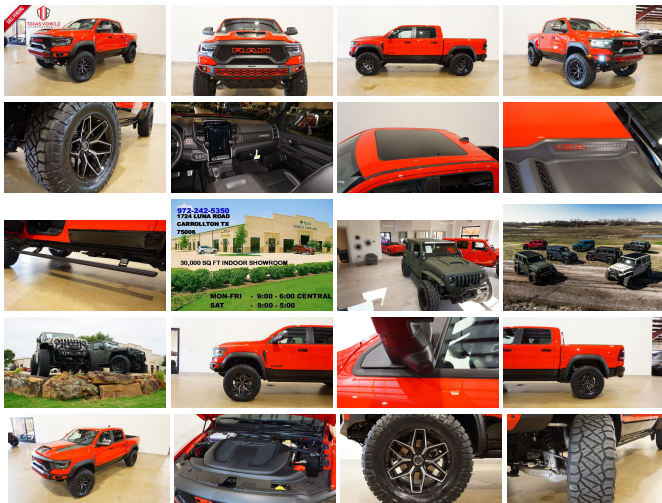

2023 Ram 1500 TRX 4X4 LIFT,BUMPERS,FUEL WHLS,ROOF,LEVEL 2 GROUP

View this car on our website at tveauto.com/7206278/ebrochure

Our Price **\$129,900**

Specifications:

Year:	2023
VIN:	1C6SRFU90PN508161
Make:	Ram
Stock:	508161
Model/Trim:	1500 TRX 4X4 LIFT,BUMPERS,FUEL WHLS,ROOF,LEVEL 2 GROUP
Condition:	Pre-Owned
Body:	Pickup Truck
Exterior:	Flame Red Clearcoat
Engine:	ENGINE: 6.2L SUPERCHARGED HEMI V8 SRT
Interior:	Black Leather
Transmission:	TRANSMISSION: 8-SPEED AUTOMATIC (8HP95)
Mileage:	97
Drivetrain:	4 Wheel Drive
Economy:	City 10 / Highway 14

NATION WIDE FINANCING

SUBMIT CREDIT APP [WWW.TVEAUTO.COM](https://www.tveauto.com)

OR CALL 972-242-5350

2023 RAM 1500 TRX CREW CAB 4X4, 6.2L SUPERCHARGED HEMI V8 SRT ENGINE, 8 SPEED AUTOMATIC TRANSMISSION, ONLY 97 MILES, FLAME RED CLEAR COAT W/BLACK LEATHER INTERIOR, CARFAX REPORTS 1 OWNER NO ACCIDENTS, NON-SMOKER, TRX LEVEL 2 EQUIPMENT GROUP, REMOTE START, CUSTOM 2" LEVEL KIT, BODYGUARD FREEDOM SERIES FRONT BUMPER WITH 2 RIGID INDUSTRIES DUAL LED LIGHTS FRONT & REAR