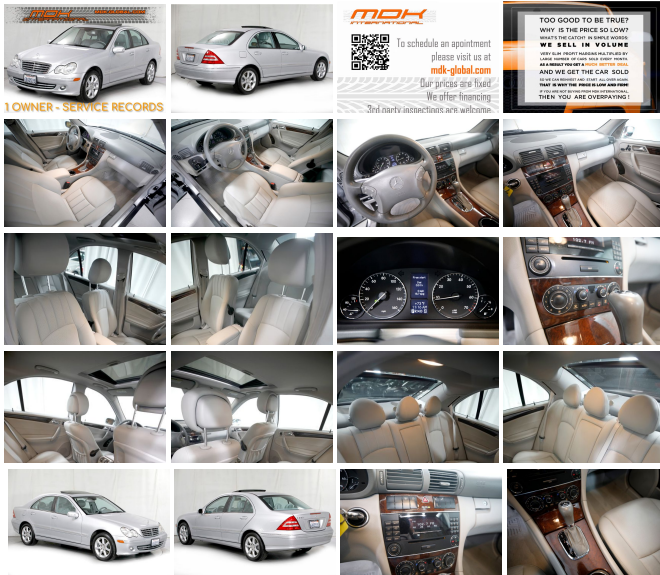

2007 Mercedes-Benz C280 3.0L Luxury

View this car on our website at mdk-global.com/7205861/ebrochure

1 OWNER - SERVICE RECORDS

Our Price **\$10,490**

Specifications:

Year:	2007
VIN:	WDBRF54H77F900659
Make:	Mercedes-Benz
Model/Trim:	C280 3.0L Luxury
Condition:	Pre-Owned
Body:	Sedan
Exterior:	Iridium Silver Metallic
Engine:	3.0L DOHC SMPI 24-valve V6 engine
Interior:	Ash Leather
Transmission:	7-SPEED AUTOMATIC DRIVER-ADAPTIVE TRANSMISSION
Mileage:	32,474
Drivetrain:	Rear Wheel Drive
Economy:	City 22 / Highway 28

* Yes, you are reading this right - this is a 1 owner C280 with only 32K miles since new

* Lots of dealer service records per Carfax report - the car was religiously maintained by Mercedes-Benz of Beverly Hills

* Clean title

* Carfax certified

* 2 keys

BY APPOINTMENT ONLY

OUR PRICES ARE FIRM

- Financing available
- Warranties available
- Third party inspections are welcome
- Trade-ins are welcome
- We buy cars and pay finders free
- Nationwide door-to-door delivery options

Option Packages

Factory Installed Packages

-
7-SPEED AUTOMATIC DRIVER-
ADAPTIVE TRANSMISSION

-inc: Touch Shift

MDK International

mdk-global.com

310-990-0770

2420 N. Ontario St.