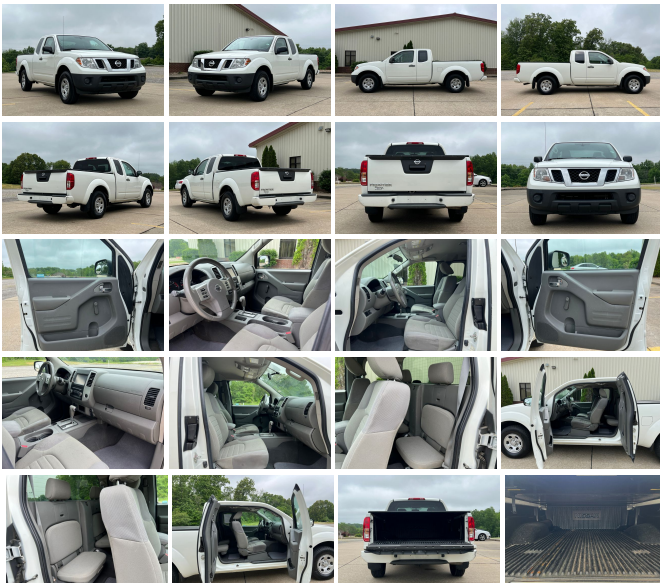

## Specifications:

<b>Year:</b>	2019
<b>VIN:</b>	1N6BD0CT3KN705980
<b>Make:</b>	Nissan
<b>Stock:</b>	13641
<b>Model/Trim:</b>	Frontier S
<b>Condition:</b>	Pre-Owned
<b>Body:</b>	Pickup Truck
<b>Exterior:</b>	White
<b>Engine:</b>	2.5L DOHC I4
<b>Interior:</b>	Gray Cloth
<b>Transmission:</b>	5-Speed Automatic w/OD
<b>Mileage:</b>	53,461
<b>Drivetrain:</b>	Rear Wheel Drive
<b>Economy:</b>	City 17 / Highway 22

## 2019 Nissan Frontier S

This Frontier is equipped with Rear Wheel Drive, Cruise, Back Up Camera, AM/FM/AUX/Phone, Manual Windows/Locks & more! It has a 2.5L 4 Cylinder Engine, an Automatic Transmission and 53xxx miles. We have financing available and we accept trades! Fill out a credit application on our website or come by today!