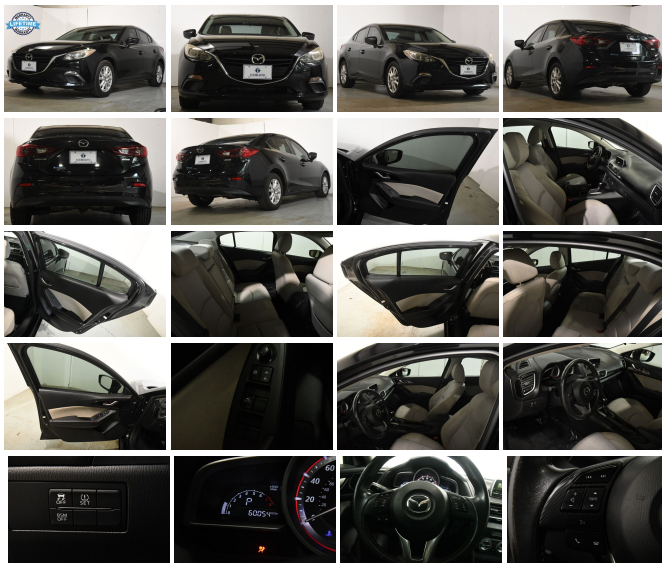

2014 Mazda Mazda3 i Touring

View this car on our website at soundautowholesalers.com/7205744/ebrochure

No-Haggle Price **\$14,999**

Specifications:

Year:	2014
VIN:	JM1BM1V75E1135419
Make:	Mazda
Stock:	5329A
Model/Trim:	Mazda3 i Touring
Condition:	Pre-Owned
Body:	Sedan
Exterior:	Black
Engine:	Engine: 2.0L SKYACTIV-G DOHC 16-Valve 4-Cylinder -inc: variable valve timing
Interior:	Black Cloth
Transmission:	Automatic w/OD
Mileage:	60,054
Drivetrain:	Front Wheel Drive
Economy:	City 30 / Highway 41

Looking for a stylish and efficient car that can handle everything from your daily commute to weekend road trips? Look no further than the 2014 Mazda Mazda3 i Touring!

With just over 60,000 miles on the odometer, this black beauty is in excellent condition and ready to hit the road. The sleek exterior is sure to turn heads, while the black cloth interior provides a comfortable and stylish ride. Whether you're running errands around town or hitting the highway for a long-distance drive, the 2014 Mazda Mazda3 i Touring is the perfect choice.

Under the hood, you'll find a powerful and efficient 2.0L SKYACTIV-G DOHC 16-Valve 4-Cylinder engine, complete with variable valve timing. This engine delivers impressive performance and fuel economy, so you can enjoy a smooth and responsive ride without breaking the bank at the gas pump. And with an automatic transmission with overdrive, shifting gears has never been easier or more seamless.

But that's not all - the 2014 Mazda Mazda3 i Touring also comes with a range of manufacturer options and packages to enhance your driving experience. From advanced safety features like a rearview camera and blind spot monitoring to premium amenities like a power moonroof and Bose audio system, this car has everything you need to stay comfortable, connected, and safe on the road.