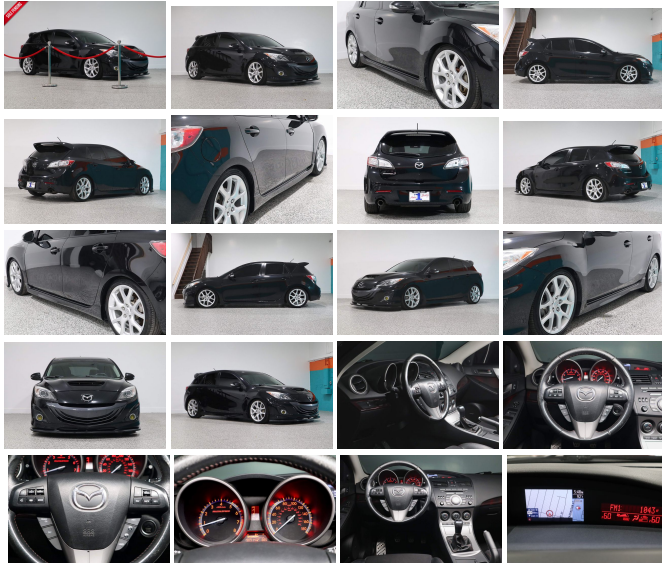

no1autosales.com
954-964-8669
5819 C Rodman Street
Hollywood, Florida
33023

No 1 Auto Sales Inc

2011 Mazda Mazda3 Mazdaspeed3 Sport

View this car on our website at no1autosales.com/7205537/ebrochure

Our Price **\$12,995**

Specifications:

Year: 2011
VIN: JM1BL1K3XB1454802
Make: Mazda
Model/Trim: Mazda3 Mazdaspeed3 Sport
Condition: Pre-Owned
Body: Sedan
Exterior: Black Mica
Engine: 2.3L DISI 16-valve turbocharged I4 engine
Interior: Black/Red Cloth/Leather
Transmission: Manual w/OD
Mileage: 90,914
Drivetrain: Front Wheel Drive
Economy: City 18 / Highway 25

*** WARRANTY! CARFAX GUARANTEED! 6 SPEED MANUAL! NAVIGATION! MAZDA PERFORMANCE! TRADES WELCOME! ***
 The 2011 Mazda MazdaSpeed3 Sport combines excellent performance with style and Japanese dependability. This example is extremely clean inside and out and very well maintained by it's previous owner with documented service records. Equipped with a 2.3L I4 engine, 6 Speed Manual, Navigation, Premium Sound System, Remote Entry, Push Start, Power Windows/Locks/Mirrors, Cruise Control, Bluetooth, Climate Control, Rear Spoiler and 18 Inch Alloys. Only \$12,995 Cash! Financing available. * View more photos at www.no1autosales.com *