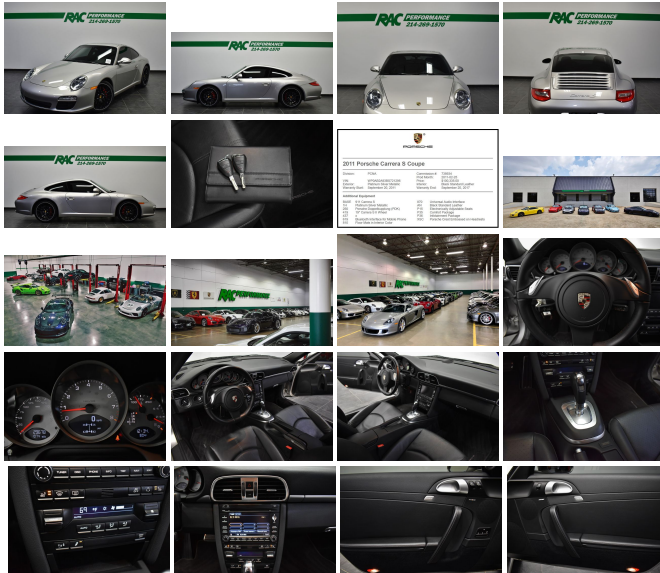

Specifications:

Year:	2011
VIN:	WP0AB2A93BS721296
Make:	Porsche
Stock:	R3348
Model/Trim:	911 Carrera S
Condition:	Pre-Owned
Body:	Coupe
Exterior:	Platinum Silver Metallic
Engine:	3.8L horizontally-opposed four overhead camshafts DF1 24V 6-cyl engine -inc: dry sump lubrication, oil cooler
Interior:	Black
Transmission:	7-SPEED PORSCHE DOPPELKUPPLUNG (PDK) AUTO TRANSMISSION
Mileage:	29,673
Drivetrain:	Rear Wheel Drive
Economy:	City 18 / Highway 25

CLEAN CARFAX, PORSCHE DOPPELKUPPLUNG (PDK), FRESH INTERMEDIATE SERVICE, 4-NEW HANKOOK TIRES & SENSORS, RECENT MAJOR SERVICE W/ PLUGS @28.5K MILES, PORSCHE CPO WARRANTY (THROUGH 11/30/2024), COMFORT PACKAGE, INFOTAINMENT PACKAGE, 19" CARRERA S II WHEEL, BLUETOOTH INTERFACE FOR MOBILE PHONE, FLOOR MATS IN INTERIOR COLOR, UNIVERSAL AUDIO INTERFACE, ELECTRONICALLY ADJUSTABLE SEATS, PORSCHE CREST EMBOSSED ON HEADRESTS, BLACK STANDARD LEATHER!!! This car has been inspected by our certified technicians and is ready to drive home. Upgrades are available at RAC Performance. TUNES, EXHAUST, WHEELS, TIRES and MORE!

Contact our professional sales staff at 214-269-1575 for any questions or additional information. We also offer competitive finance rates as low as 6.9%.

We hand pick only the finest automobiles to sell and every vehicle gets a rigorous internal inspection by our certified technicians. At our 9000 square foot state of the art facility, RAC Performance offers service on Porsche, RUF, Ferrari, Maserati and Lamborghini models. We offer dealership quality service and repairs at competitive prices and only sell the finest vehicles! RAC Performance cannot guarantee the availability of vehicle books/manuals, additional keys, or additional accessories with vehicle purchase, unless otherwise stated in the vehicle description or by an RAC sales professional.