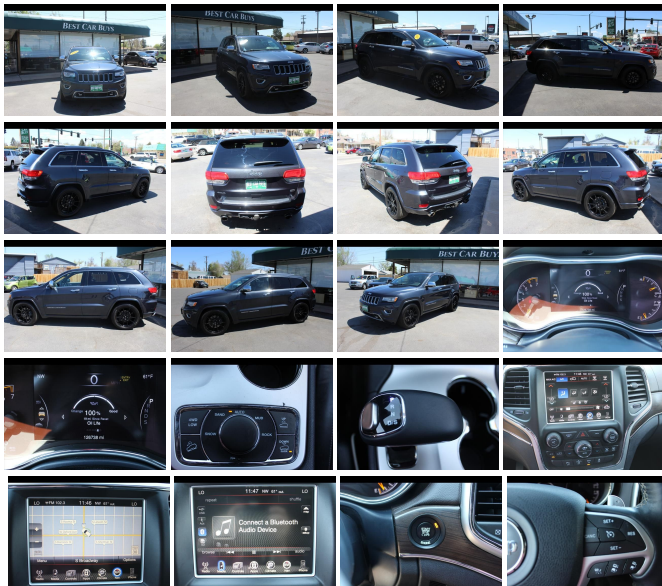

2015 Jeep Grand Cherokee Overland

View this car on our website at bestusedcarbuys.com/7204744/ebrochure

Our Price **\$20,388**

Specifications:

| | |
|----------------------|---------------------------|
| Year: | 2015 |
| VIN: | 1C4RJFCT6FC611087 |
| Make: | Jeep |
| Stock: | FC611087 |
| Model/Trim: | Grand Cherokee Overland |
| Condition: | Pre-Owned |
| Body: | SUV |
| Exterior: | True Blue Pearl Coat |
| Engine: | ENGINE: 5.7L V8 MDS VVT |
| Interior: | Brown/Light Frost Leather |
| Transmission: | Automatic w/OD |
| Mileage: | 126,738 |
| Drivetrain: | 4 Wheel Drive |
| Economy: | City 14 / Highway 20 |

RARE HEMI OVERLAND PACKAGE *****ALL WHEEL DRIVE****CUSTOM WHEELS***ALL THE OPTIONS ***DRIVES PERFECT****GREAT SERVICE RECORDS****MOONROOF SUNROOF****

2015 Jeep Grand Cherokee Overland

Best Car Buys III - 303-761-4202 - View this car on our website at bestusedcarbuys.com/7204744/ebrochure