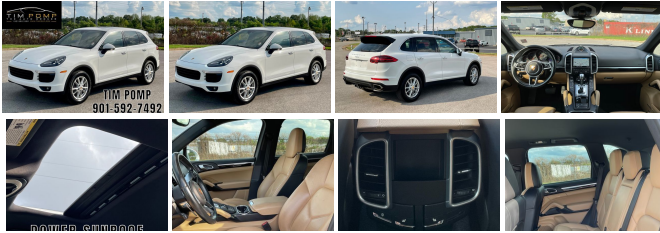

2016 Porsche Cayenne

View this car on our website at timpomp.com/7204638/ebrochure

Our Price **\$29,997**

Specifications:

Year:	2016
VIN:	WP1AA2A22GKA08708
Make:	Porsche
Stock:	TPP0424
Model/Trim:	Cayenne
Condition:	Pre-Owned
Body:	SUV
Exterior:	Carrara White Metallic
Engine:	Engine: 3.6L V6 w/Direct Fuel Injection
Interior:	Brown Leather
Transmission:	Automatic w/OD
Mileage:	81,154
Drivetrain:	All Wheel Drive
Economy:	City 19 / Highway 24

Exterior

- Wheels: 8J x 18" Cayenne- Tires: P255/55R18 AS- Wheels w/Silver Accents w/Locks
- Tire Mobility Kit- Steel Spare Wheel- Compact Spare Tire Mounted Inside Under Cargo
- Clearcoat Paint- Body-Colored Front Bumper- Body-Colored Rear Bumper
- Black Wheel Well Trim- Aluminum Side Windows Trim and Black Front Windshield Trim
- Body-Colored Door Handles- Body-Colored Power Heated Side Mirrors w/Power Folding
- Fixed Rear Window w/Fixed Interval Wiper and Defroster- Deep Tinted Glass
- Rain Detecting Variable Intermittent Wipers w/Heated Jets
- Front Windshield -inc: Sun Visor Strip- Fully Galvanized Steel Panels- Lip Spoiler
- Body-Colored Grille- Front License Plate Bracket- Power Liftgate Rear Cargo Access
- Tailgate/Rear Door Lock Included w/Power Door Locks
- Auto On/Off Projector Beam High Intensity Low/High Beam Daytime Running Auto-Leveling Headlamps w/Delay-Off
- Front And Rear Fog Lamps- Perimeter/Approach Lights- LED Brake Lights