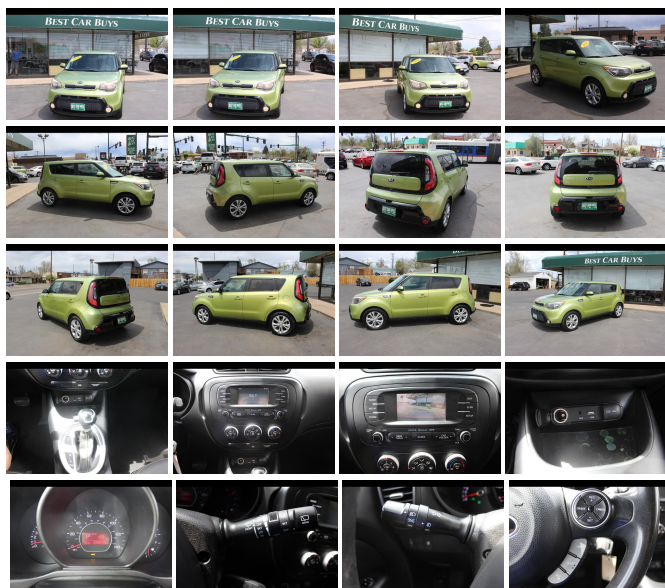

2016 Kia Soul +

View this car on our website at bestusedcarbuys.com/7204400/ebrochure

Our Price **\$10,888**

Specifications:

Year:	2016
VIN:	KNDJP3A52G7819170
Make:	Kia
Stock:	G7819170
Model/Trim:	Soul +
Condition:	Pre-Owned
Body:	Sedan
Exterior:	Alien li
Interior:	Black
Transmission:	Automatic w/OD
Mileage:	108,833
Drivetrain:	Front Wheel Drive
Economy:	City 24 / Highway 31

RARE ALIEN GREEN *****NO ACCIDENTS CLEAN CAR
FAX****ALLOYS NICE TIRES****BACK UP
CAMERA****BLUETOOTH****

2016 Kia Soul +

Best Car Buys III - 303-761-4202 - View this car on our website at bestusedcarbuys.com/7204400/ebrochure

Vehicle History Report : as Of 06/10/2023

CARFAX

Snapshot

2016 KIA SOUL +

No accidents or damage reported to CARFAX

34 Service history records

4 Previous owners

Types of owners: Rental, Personal

Exterior

- Wheels: 17" x 6.5J Alloy- Tires: P215/55R17- Tire Mobility Kit- Clearcoat Paint
- Body-Colored Front Bumper w/Black Rub Strip/Fascia Accent
- Body-Colored Rear Bumper w/Black Rub Strip/Fascia Accent
- Black Side Windows Trim and Black Front Windshield Trim - Body-Colored Door Handles
- Body-Colored Power Heated Side Mirrors w/Manual Folding
- Fixed Rear Window w/Fixed Interval Wiper and Defroster- Deep Tinted Glass
- Variable Intermittent Wipers- Front Windshield -inc: Sun Visor Strip
- Fully Galvanized Steel Panels- Black Grille w/Chrome Surround
- Liftgate Rear Cargo Access- Tailgate/Rear Door Lock Included w/Power Door Locks
- Auto On/Off Aero-Composite Halogen Headlamps- Front Fog Lamps