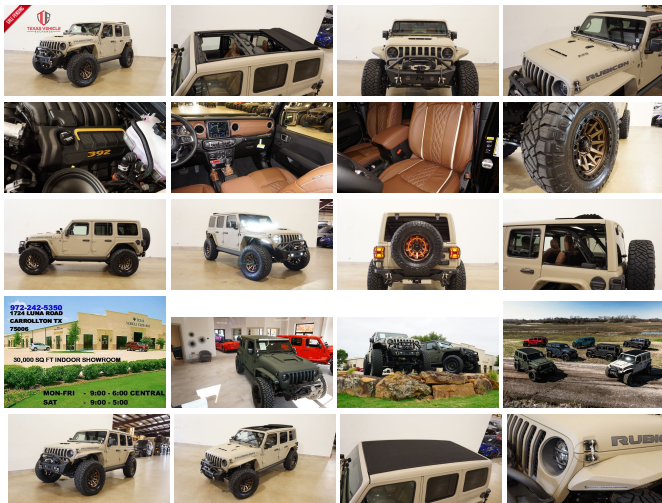

2023 Jeep Wrangler Unlimited Rubicon 392 SKY TOP,DUPONT KEVLAR,BUMPERS

View this car on our website at tveauto.com/7204368/ebrochure

Our Price **\$140,900**

Specifications:

Year:	2023
VIN:	1C4JJXSJ9PW652901
Make:	Jeep
Stock:	652901
Model/Trim:	Wrangler Unlimited Rubicon 392 SKY TOP,DUPONT KEVLAR,BUMPERS
Condition:	Pre-Owned
Body:	SUV
Exterior:	Tan
Engine:	ENGINE: 6.4L V8 SRT HEMI MDS
Interior:	Brown Leather
Transmission:	TRANSMISSION: 8-SPEED AUTOMATIC (8HP75)
Mileage:	76
Drivetrain:	4 Wheel Drive
Economy:	City 13 / Highway 17

NATION WIDE FINANCING

SUBMIT CREDIT APP [WWW.TVEAUTO.COM](https://www.tveauto.com)

OR CALL 972-242-5350

"GOBI TAN EDITION"

CUSTOM BUILT **KEVLAR** 2023 JEEP
WRANGLER JL UNLIMITED RUBICON 4X4
WITH 27X PACKAGE