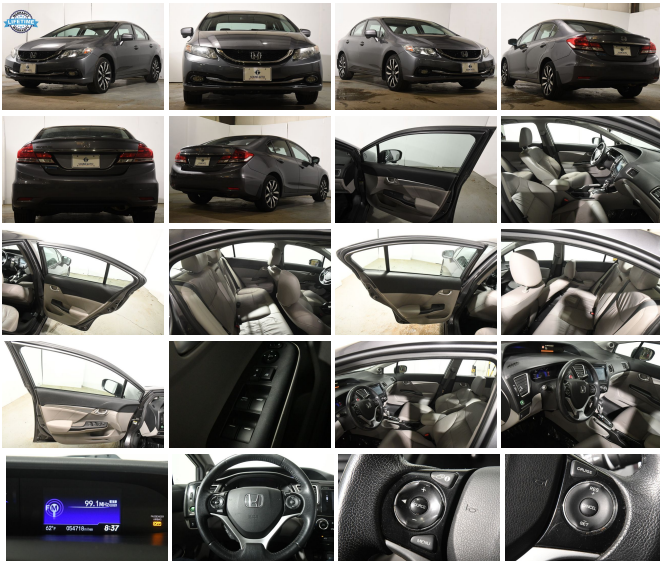

2015 Honda Civic EX-L

View this car on our website at soundautowholesalers.com/7204344/ebrochure

No-Haggle Price **\$17,999**

Specifications:

Year:	2015
VIN:	2HGFB2F98FH503853
Make:	Honda
Stock:	5621
Model/Trim:	Civic EX-L
Condition:	Pre-Owned
Body:	Sedan
Exterior:	Modern Steel Metallic
Engine:	Engine: 1.8L I-4 SOHC 16-Valve i-VTEC
Interior:	Black Leather
Transmission:	CVT w/OD
Mileage:	54,678
Drivetrain:	Front Wheel Drive
Economy:	City 30 / Highway 39

Looking for a reliable and stylish sedan that's perfect for city driving? Look no further than the 2015 Honda Civic EX-L! With just 54,678 miles on the odometer, this car is practically brand new. The exterior is finished in a sleek gray color that's sure to turn heads, while the black leather interior is both comfortable and luxurious.

Under the hood, you'll find a 1.8L I-4 SOHC 16-Valve i-VTEC engine that delivers plenty of power without sacrificing fuel efficiency. Paired with a smooth CVT w/OD transmission, this car is a joy to drive. Whether you're cruising down the highway or navigating city streets, the Civic EX-L handles like a dream.

But what really sets this car apart is the impressive list of manufacturer options and packages. From heated front seats to a power moonroof, this car is loaded with features that will make your daily commute more enjoyable. Other highlights include a premium audio system, a rearview camera, and keyless entry. Plus, with a comprehensive warranty that you can view by clicking on the Warranty Tab, you can drive with confidence knowing that your investment is protected.