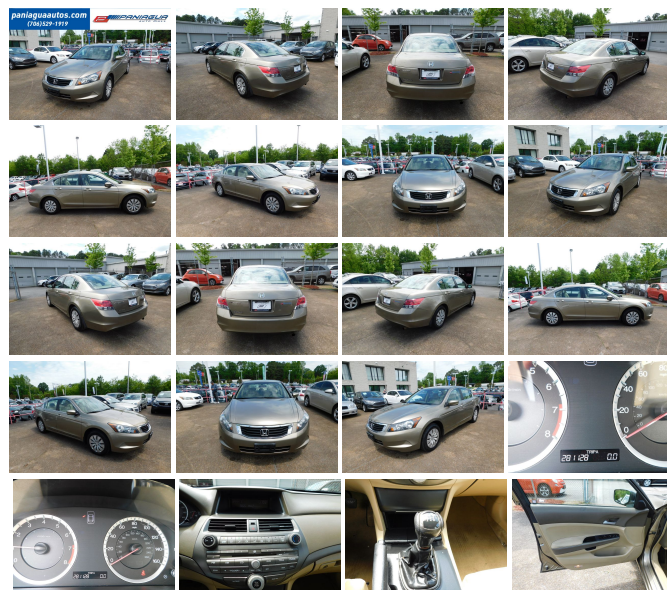

2008 Honda Accord LX

View this car on our website at paniaguaautos.com/7204050/ebrochure

Our Price **\$5,995**

Specifications:

Year:	2008
VIN:	1HGCP25398A154964
Make:	Honda
Stock:	10205
Model/Trim:	Accord LX
Condition:	Pre-Owned
Body:	Sedan
Exterior:	Gold
Engine:	2.4L DOHC MPFI 16-valve i-VTEC I4 engine
Interior:	Tan Cloth
Transmission:	Manual
Mileage:	281,128
Drivetrain:	Front Wheel Drive
Economy:	City 22 / Highway 31

2008 HONDA ACCORD LX 2.4L 4 CYLINDER MANUAL TRANSMISSION ALL POWER HURRY IN TODAY AND CHECK OUT OUR MOST RECENT INVENTORY WE HAVE THE BEST SELECTION OF USED VEHICLES IN TOWN COME SEE US SOON

2008 Honda Accord LX

Exterior

- Daytime running lamps- 16" x 6.5" steel wheels w/full wheel covers
- Body-colored door handles- Body-colored impact absorbing bumpers
- Body-colored pwr mirrors- Chrome window trim- Compact spare tire
- Multi-reflector halogen headlamps w/auto-off- P215/60HR16 all-season tires
- Variable intermittent windshield wipers