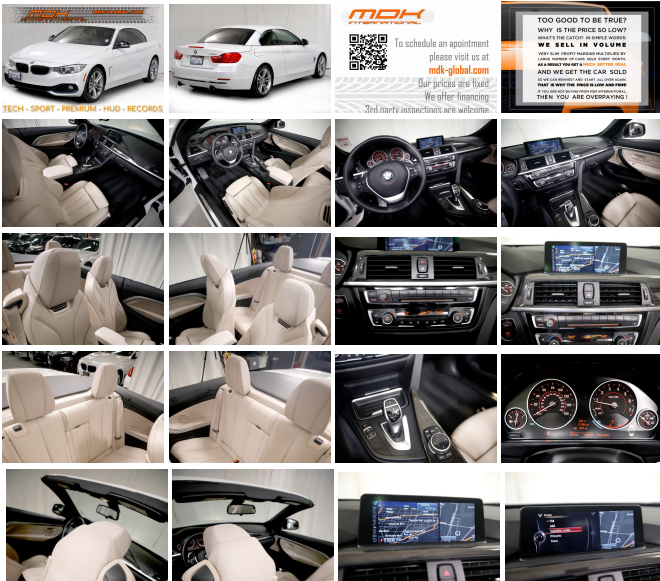

Our Price **$23,990**

Specifications:

Year:	2014
VIN:	WBA3T3C59EP736783
Make:	BMW
Model/Trim:	435i
Condition:	Pre-Owned
Body:	Convertible
Exterior:	Mineral White Metallic
Engine:	Engine: 3.0L TwinPower Turbo 6-Cylinder 24-Valve -inc: twin-scroll turbocharger w/variable valve control (Double-VANOS and Valvetronic), high-precision direct injection and electronic throttle control
Interior:	Oyster/Black/Dark Oyster Leather
Transmission:	Automatic w/OD
Mileage:	67,507
Drivetrain:	Rear Wheel Drive
Economy:	City 20 / Highway 30

- Very nicely optioned 435i Convertible
- Mineral White over Oyster Dakota Leather
- Premium pkg
- Technology pkg
- Sport Line pkg
- Head up display
- Navigation
- Heated seats
- Comfort access system
- Clean title
- Carfax certified
- 2 previous California owners - 2nd owner purchased the car as a certified pre-owned BMW
- Service records available per Carfax report

BY APPOINTMENT ONLY