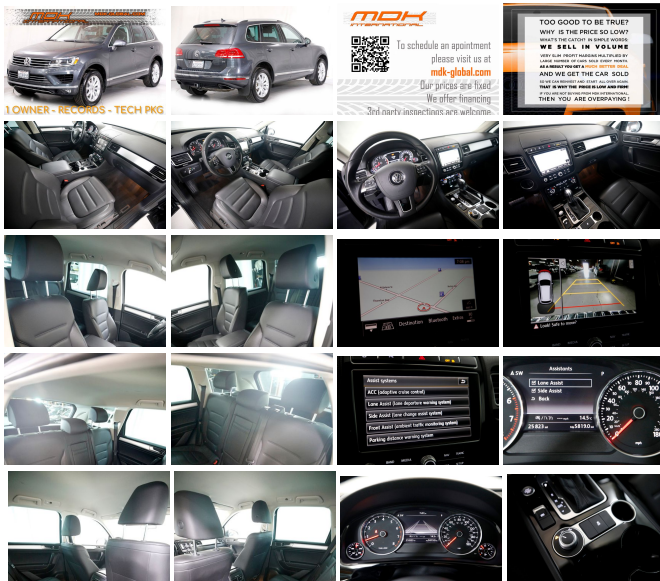

* Only 1 previous owner - Carfax shows 2 due to relocation

* Service records per Carfax report

* Technology pkg

* Driver Assistance pkg

* Adaptive Cruise Control (ACC)

* Heated Steering Wheel + heated seats

* Navigation

* Bluetooth

* Forward collision warning and autonomous emergency braking (Front Assist)

* Lane Departure Warning (Lane Assist)

* Park Distance (Park Pilot) + back up camera

* Clean title

* Carfax certified

BY APPOINTMENT ONLY

OUR PRICES ARE FIRM

- Financing available
- Warranties available
- Third party inspections are welcome
- Trade-ins are welcome
- We buy cars and pay finders free
- Nationwide door-to-door delivery options