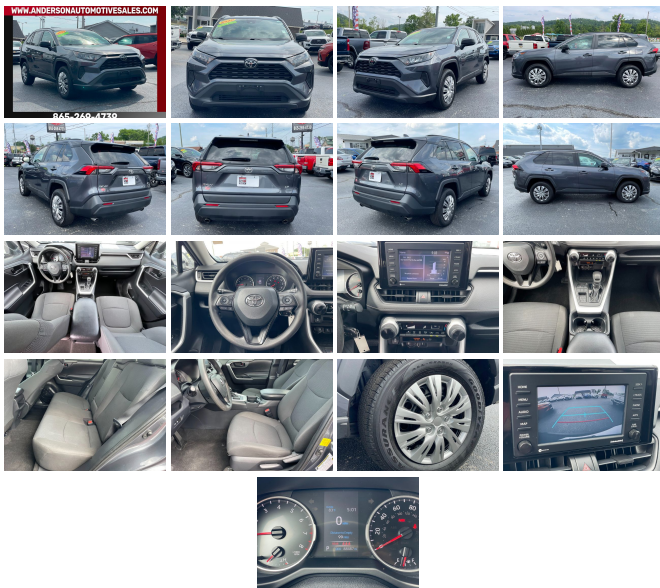

2020 Toyota RAV4 LE

View this car on our website at andersonautomotivesales.com/7203340/ebrochure

Our Price **\$27,495**

Specifications:

Year:	2020
VIN:	2T3H1RFV5LW096487
Make:	Toyota
Stock:	A1272
Model/Trim:	RAV4 LE
Condition:	Pre-Owned
Body:	SUV
Exterior:	GRAY
Engine:	Engine: 2.5L DOHC 4-Cylinder w/Dual VVT-i
Interior:	BLACK Cloth
Transmission:	Automatic w/OD
Mileage:	88,316
Drivetrain:	Front Wheel Drive
Economy:	City 27 / Highway 35

2020 Toyota RAV4 LE

Anderson Automotive Sales - 865-269-4739 - View this car on our website at andersonautomotivesales.com/7203340/ebrochure

Our Location :

2020 Toyota RAV4 LE

Anderson Automotive Sales - 865-269-4739 - View this car on our website at andersonautomotivesales.com/7203340/ebrochure

Exterior

- Tailgate/Rear Door Lock Included w/Power Door Locks
- Wheels: 17" Steel -inc: silver six-spoke wheel covers- Tires: 225/65R17 AS
- Steel Spare Wheel- Compact Spare Tire Mounted Inside Under Cargo- Clearcoat Paint
- Body-Colored Front Bumper w/Black Rub Strip/Fascia Accent
- Black Rear Bumper w/Black Rub Strip/Fascia Accent
- Black Bodyside Cladding and Black Wheel Well Trim
- Chrome Side Windows Trim and Black Front Windshield Trim
- Body-Colored Door Handles- Black Power Side Mirrors w/Manual Folding
- Fixed Rear Window w/Fixed Interval Wiper and Defroster- Deep Tinted Glass
- Fixed Interval Wipers- Galvanized Steel/Aluminum Panels- Lip Spoiler
- Black Grille w/Body-Color Surround- Liftgate Rear Cargo Access- Roof Rack Rails Only
- Aero-Composite Led Low/High Beam Daytime Running Auto High-Beam Headlamps
- LED Brakelights- Headlights-Automatic Highbeams- Laminated Glass