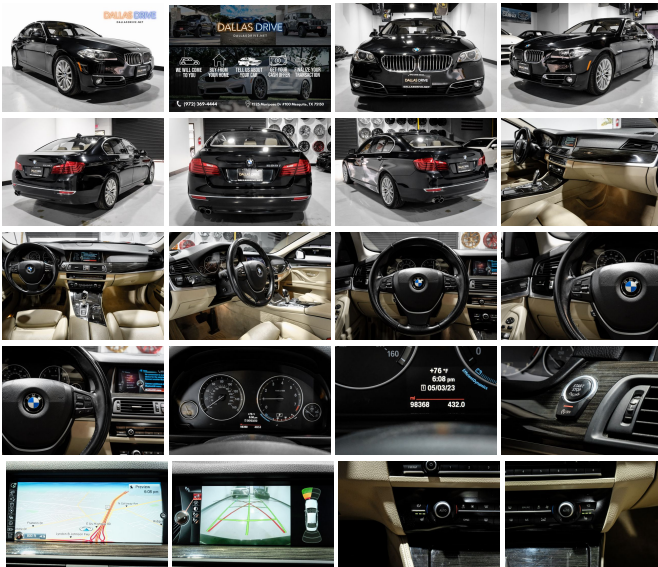

2014 BMW 5 Series 528i

View this car on our website at dallasdrive.net/7203091/ebrochure

Price **\$14,494**

Specifications:

Year:	2014
VIN:	WBA5A5C59ED510318
Make:	BMW
Stock:	510318
Model/Trim:	5 Series 528i
Condition:	Pre-Owned
Body:	Sedan
Exterior:	Black Sapphire Metallic
Engine:	Engine: 2.0L I4
Interior:	Venetian Beige/Excl. Stit Leather
Transmission:	Automatic w/OD
Mileage:	98,348
Drivetrain:	Rear Wheel Drive
Economy:	City 23 / Highway 34

The 2014 BMW 5 Series 528i is a sleek and stylish luxury sedan that exudes elegance and performance. Its exterior is finished in Black Sapphire Metallic, a deep and lustrous color that adds a touch of sophistication to the car's design. Complementing the exterior is a luxurious Venetian Beige/Excl. Stit leather interior, creating a refined and comfortable cabin for both the driver and passengers.

Under the hood, the 528i is equipped with a powerful yet efficient 2.0L I4 engine, delivering a dynamic driving experience with responsive acceleration and smooth power delivery. The engine is paired with an automatic transmission, offering seamless gear shifts for effortless driving. The rear-wheel drive (RWD) configuration enhances the car's handling and agility, ensuring precise control on the road.