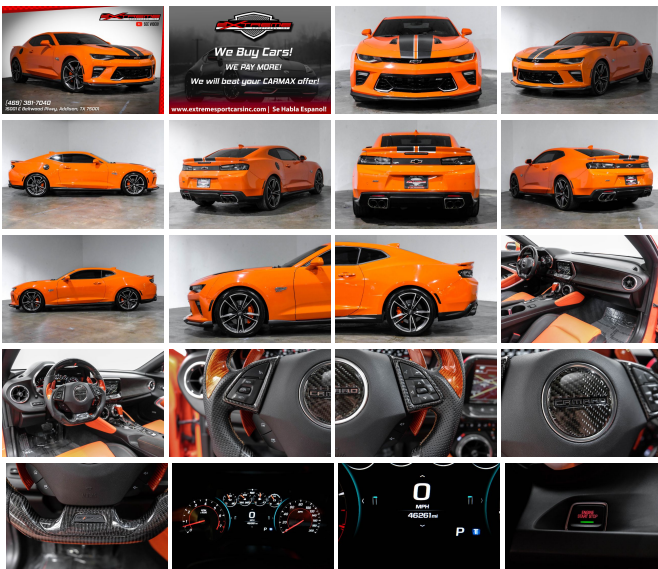

2018 Chevrolet Camaro 2SS HOT WHEELS EDITION SUNROOF PREMIUM AUDIO

View this car on our website at extremesportscars.com/7202884/ebrochure

Our Price **\$43,990**

Retail Value ~~\$44,990~~

Specifications:

Year:	2018
VIN:	1G1FH1R71J0169382
Make:	Chevrolet
Model/Trim:	Camaro 2SS HOT WHEELS EDITION SUNROOF PREMIUM AUDIO
Condition:	Pre-Owned
Body:	Coupe
Exterior:	Crush
Engine:	ENGINE, 6.2L (376 CI) V8 DI, VVT
Interior:	Jet Black with Orange inserts seat trim Leather
Transmission:	Automatic
Mileage:	46,256
Drivetrain:	Rear Wheel Drive
Economy:	City 17 / Highway 27

2018 CHEVROLET Camaro
Rotofab Intake System

Orange Exterior

Black and Orange Leather Interior

Transmission, 8 Speed Automatic, Transmission Oil Cooler And (Btv) Remote Vehicle Starter System, (Btv) Remote Vehicle Starter System
\$1,495

Select And Install Apps To Your Vehicle. Apps Include Pandora, Iheartradio, The Weather Channel and More \$495

Hot Wheels Edition, Crush Exterior Color, Jet Black Front Leather-Trimmed Seats Orange Inserts And Accent Stitching, Satin Graphite Ground Effects Package

Keyless Entry

Automatic Transmission

6.2L (376 CI) V8 DI, VVT Engine

Well Maintained

Very Clean!

Professionally Detailed

And Much More!!

Come see our indoor showroom in Dallas with 70+ carefully selected luxury and performance vehicles! Our inventory includes models from Lexus, BMW, Dodge, Toyota, and more. Our prices and selection can't be beaten! Every vehicle is hand-picked, thoroughly inspected for quality, and is lovingly detailed. From luxurious midsize sedans to sophisticated crossover SUVs, we have it all.