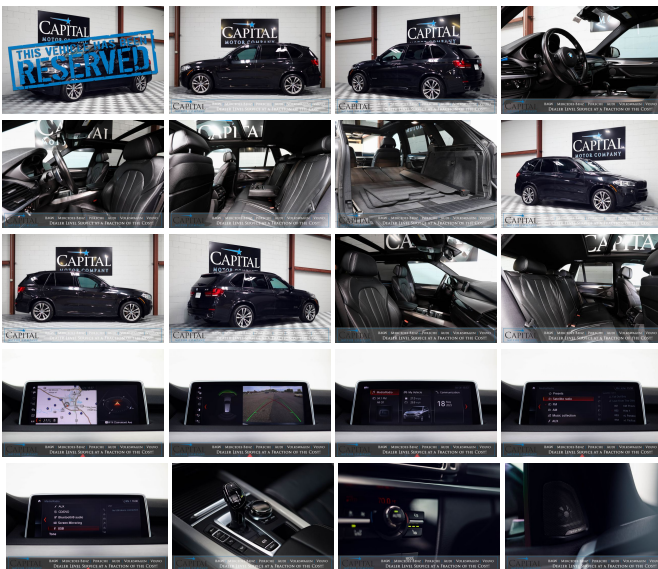

# 2018 BMW X5 xDrive35D AWD Clean Diesel M-SPORT SUV with Nav, Backup Cam, Panoramic Roof and 20" Wheel Pkg

View this car on our website at [capitalmotorcompany.com/7202344/ebrochure](http://capitalmotorcompany.com/7202344/ebrochure)

We have for sale a gorgeous 2018 BMW X5 xDrive35d M-Sport Package All-Wheel Drive Clean-Diesel Luxury SUV with so much to offer and only 67,323 miles! As you can see in the photos, this X5 is in great shape inside and out. It has beautiful Black Sapphire Metallic paint with the optional 20-Inch M-Sport Twin-Spoke Wheels that give this X5 an incredible stance! The paint and body look fantastic and the interior is beautiful. There is no doubt the previous owner loved this SUV and we know that if you like how it looks in the pictures you will love everything that it has to offer when you come and drive it!