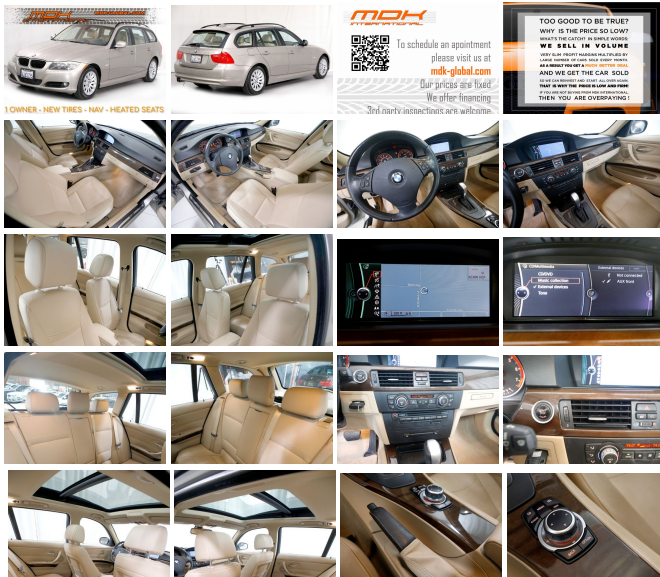

2009 BMW 328i 1 Owner - Super Rare - New Tires

SALES DEPARTMENT (310) 990 0770

View this car on our website at mdk-global.com/7201294/ebrochure

1 OWNER - NEW TIRES - NAV - HEATED SEATS

Our Price **\$16,990**

Specifications:

Year:	2009
VIN:	WBAUT93589A191241
Make:	BMW
Model/Trim:	328i 1 Owner - Super Rare - New Tires
Condition:	Pre-Owned
Body:	Wagon
Exterior:	Platinum Bronze Metallic
Engine:	3.0L DOHC 24-valve I6 engine-inc: double-VANOS variable valve timing, Valvetronic
Interior:	Beige Leather
Transmission:	6-SPEED STEPTRONIC AUTOMATIC TRANSMISSION
Mileage:	26,496
Drivetrain:	Rear Wheel Drive
Economy:	City 17 / Highway 27

* Yes, you are reading this right - this is a 1 owner 328i wagon with only 26K miles since new - good luck finding another one like this!

* Please do some research on values of these rare cars.... here are some of the examples sold on BAT: <https://bringatrailer.com/search/?s=328i+wagon>

Option Packages

Factory Installed Packages

6-SPEED STEPTRONIC AUTOMATIC TRANSMISSION -inc: normal, sport & manual shift modes	\$1,325
HEATED FRONT SEATS	\$500
HIGH-DEFINITION RADIO	\$350
IPOD & USB ADAPTER	\$400
NAVIGATION SYSTEM -inc: internal hard drive, 16:9 screen format, voice command system, real time traffic info, iDrive system w/high-function on-board computer	\$2,100