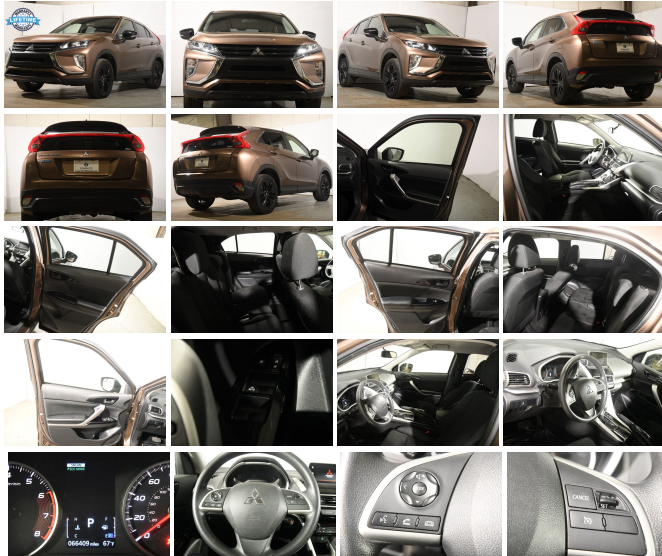

## 2020 Mitsubishi Eclipse Cross LE

View this car on our website at [soundautowholesalers.com/7200900/ebrochure](https://soundautowholesalers.com/7200900/ebrochure)

No-Haggle Price **\$18,995**

### Specifications:

<b>Year:</b>	2020
<b>VIN:</b>	JA4AT4AA7LZ016944
<b>Make:</b>	Mitsubishi
<b>Stock:</b>	5569
<b>Model/Trim:</b>	Eclipse Cross LE
<b>Condition:</b>	Pre-Owned
<b>Body:</b>	SUV
<b>Exterior:</b>	Bronze Metallic
<b>Engine:</b>	Engine: 1.5L MiVEc DOHC DI 4-Cylinder Turbocharged
<b>Interior:</b>	Black Cloth
<b>Transmission:</b>	CVT w/OD
<b>Mileage:</b>	66,381
<b>Drivetrain:</b>	All Wheel Drive
<b>Economy:</b>	City 25 / Highway 26

Introducing the 2020 Mitsubishi Eclipse Cross LE, a stunning crossover SUV that combines style, performance, and practicality in one sleek package. With its gorgeous brown exterior and black cloth interior, this vehicle is sure to turn heads wherever you go.

Inside, the Eclipse Cross LE is just as impressive, with a spacious and comfortable cabin that is perfect for long drives and road trips. The black cloth seats are both stylish and comfortable, and the vehicle is packed with a range of features and technologies that make it a joy to drive. From the advanced infotainment system to the premium sound system, this vehicle has everything you need to stay connected and entertained on the road.