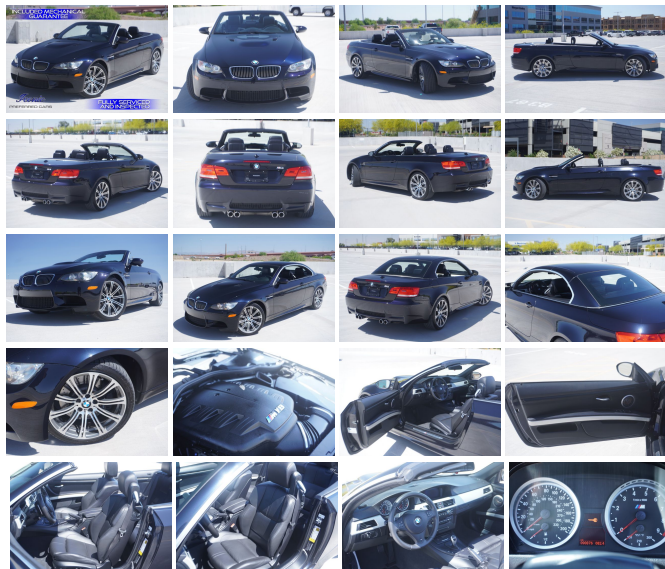

Specifications:

Year: 2008
VIN: WBSWL93508P331198
Make: BMW
Stock: 331198
Model/Trim: M Models M3
Condition: Pre-Owned
Body: Convertible
Exterior: Black Sapphire Metallic
Engine: 4.0L DOHC 32-valve V8 engine w/double-VANOS variable valve timing
Interior: Black Leather
Transmission: 7-SPEED M DOUBLE CLUTCH TRANSMISSION
Mileage: 90,288
Drivetrain: Rear Wheel Drive
Economy: City 13 / Highway 19